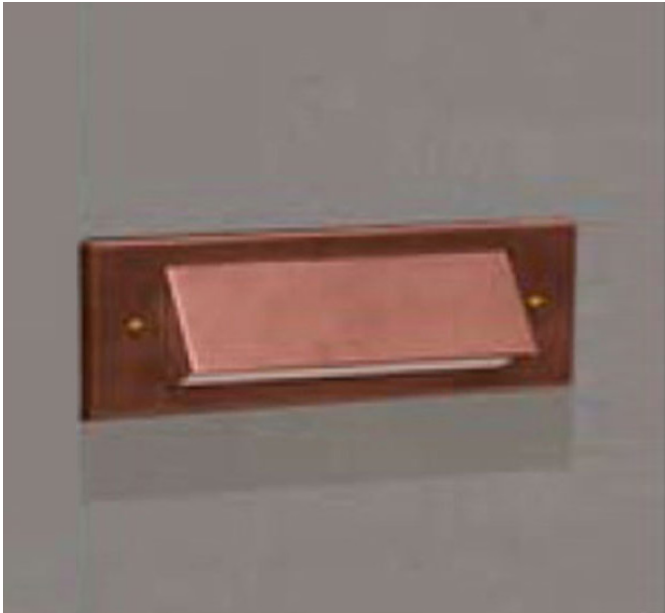

# 1 Louver Brick Light Incandescent Copper 12v Step & Brick Landscape Light

## Product Description

**CONSTRUCTION:** Heavy duty stamped copper face plate with heavy duty stamped galvanized steel powder coated high reflective white back box

**LENS:** High impact white acrylic

**GASKET:** Black neosponge closed cell; .190" thickness

**LAMP SUPPLIED:** 2 x 18 watt S8 #1141 bulb; 1200 hours average rating (25w max.)

**SOCKET:** Single contact bayonet, brass nickel plated lamp socket screw shell (Ba15s) with 200°C silicone lead wires