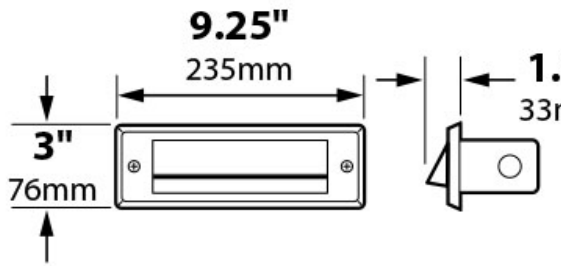

1 Louver Brick Light Incandescent Copper 12v Step & Brick Landscape Light

Line Drawing