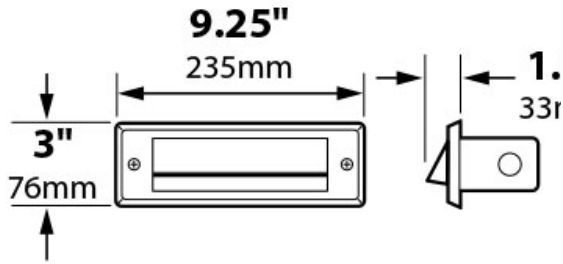

1 Louver Brick Light Incandescent Stainless Steel 12v Step & Brick Landscape Light

Line Drawing