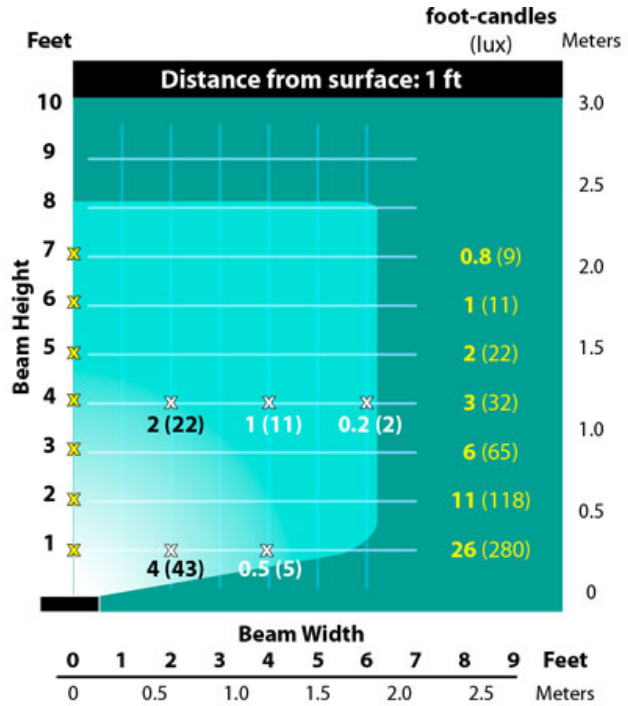

Photometrics

GRAND LIGHT
Lighting & Design Since 1929

104 Day St. Seymour, CT 06483
PH: 1-800-922-1469 Fax: 203-785-1184
Web: GrandLight.com

1 Louver Brick Light Incandescent Stainless Steel 12v Step & Brick Landscape Light
#57508 - Stainless Steel