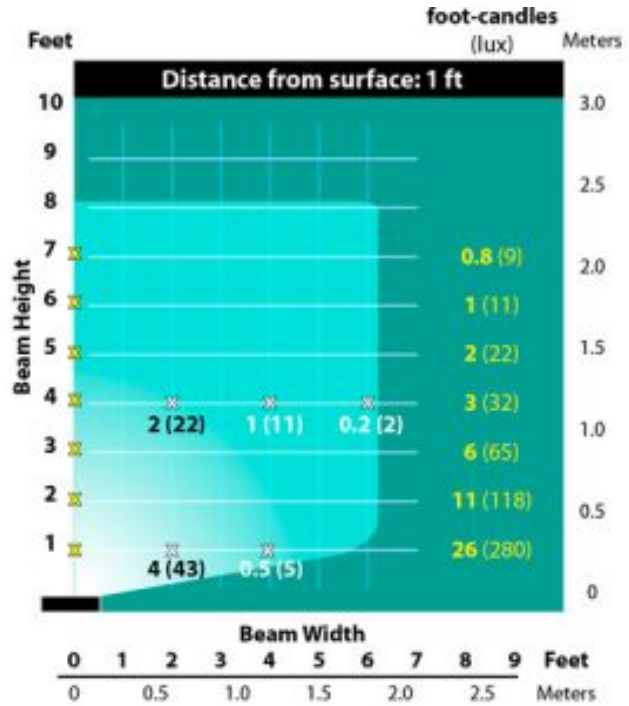

#57501 - Acid Rust

#57499 - Brass

#57500 - Acid Verde

1 Louver Brick Light Incandescent Stamped Brass 120v Step & Brick Landscape Light

Line Drawing

Photometrics

GRAND LIGHT

Lighting & Design Since 1929