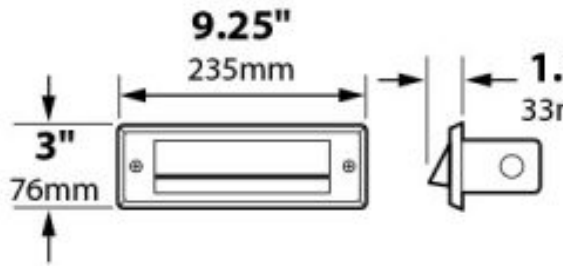

1 Louver Brick Light Incandescent Stamped Brass 120v Step & Brick Landscape Light

Line Drawing