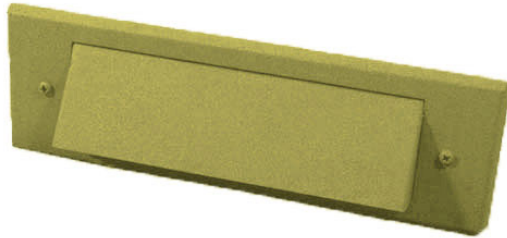

1 Louver Brick Light Incandescent Stamped Brass 120v Step & Brick Landscape Light

Finish Options

Brass

Acid Verde

Acid Rust

Product Description

CONSTRUCTION: Heavy duty stamped brass face plate with heavy duty stamped galvanized steel powder coated high reflective white back box

LENS: High impact white acrylic

GASKET: Black neosponge closed cell; .190" thickness

LAMP SUPPLIED: Double contact T7 bulb

SOCKET: Double contact bayonet, brass nickel plated lamp socket screw shell (Ba15s) with 200°C silicone lead wires

#57501 - Acid Rust

#57499 - Brass

#57500 - Acid Verde

1 Louver Brick Light Incandescent Stamped Brass 120v Step & Brick Landscape Light

Line Drawing

Photometrics

GRAND LIGHT

Lighting & Design Since 1929