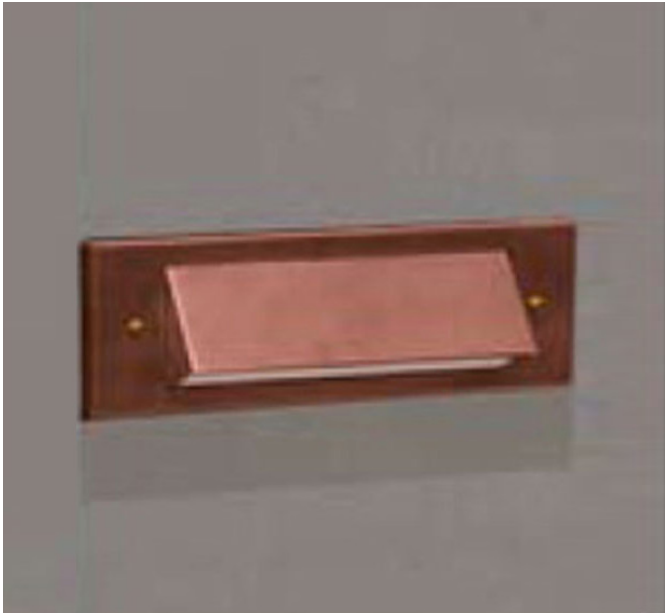

# 1 Louver Brick Light Incandescent Stamped Copper 120v Step & Brick Landscape Light

## Product Description

**CONSTRUCTION:** Heavy duty stamped copper face plate with heavy duty stamped galvanized steel powder coated high reflective white back box

**LENS:** High impact white acrylic

**GASKET:** Black neosponge closed cell; .190" thickness

**1 Louver Brick Light Incandescent Stamped Copper 120v Step & Brick Landscape Light**

#57507 - Acid Rust

#57506 - Acid Verde

#57505 - Copper