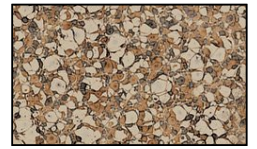

1 Louver Brick Light Integrated LED Cast Aluminum 12v Step & Brick Landscape Light

Finish Options

Black Texture

Rust

Weathered Brown

Antique Verde

Weathered Iron

Camel Tone

Product Description

CONSTRUCTION: Cast aluminum 1 louver brick light with stamped stainless steel surface mounting bracket - no back box required.

LENS: Standard white acrylic; creates warm 2700K incandescent like color

#127040 - Camel Tone
#127039 - Antique Verde
#127041 - Rust
#127042 - Weathered Iron
#127043 - Weathered Brown
#127038 - Black Texture

1 Louver Brick Light Integrated LED Cast Aluminum 12v Step & Brick Landscape Light

- #127040 - Camel Tone
- #127039 - Antique Verde
- #127041 - Rust
- #127042 - Weathered Iron
- #127043 - Weathered Brown
- #127038 - Black Texture