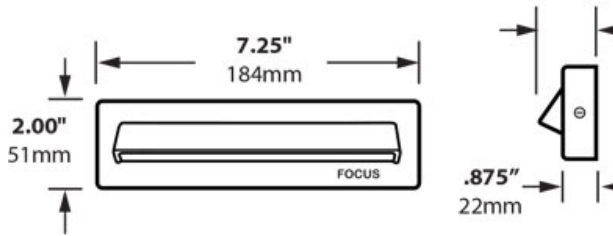

1 Louver Brick Light Integrated LED Cast Aluminum 12v Step & Brick Landscape Light

Line Drawing