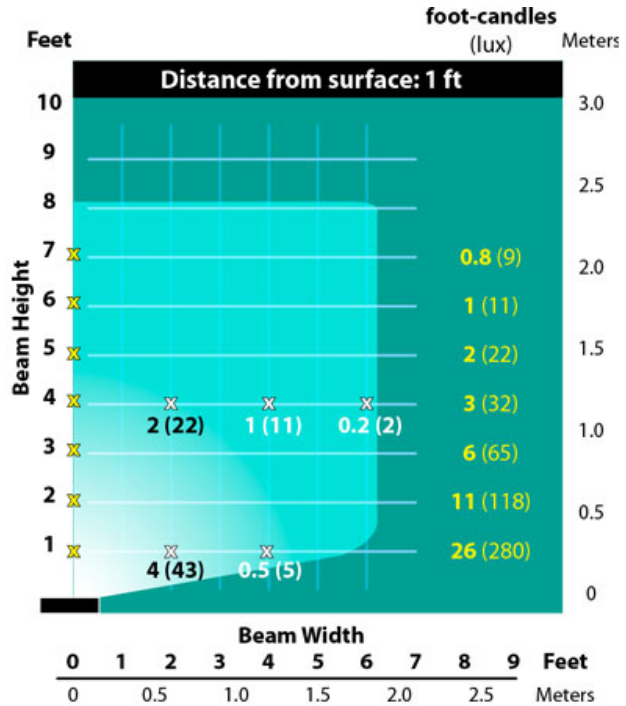

Photometrics

GRAND LIGHT

Lighting & Design Since 1929

104 Day St. Seymour, CT 06483
PH: 1-800-922-1469 Fax: 203-785-1184
Web: GrandLight.com

1 Louver Brick Light Integrated LED Cast Aluminum 12v Step & Brick Landscape Light

- #127040 - Camel Tone
- #127039 - Antique Verde
- #127041 - Rust
- #127042 - Weathered Iron
- #127043 - Weathered Brown
- #127038 - Black Texture