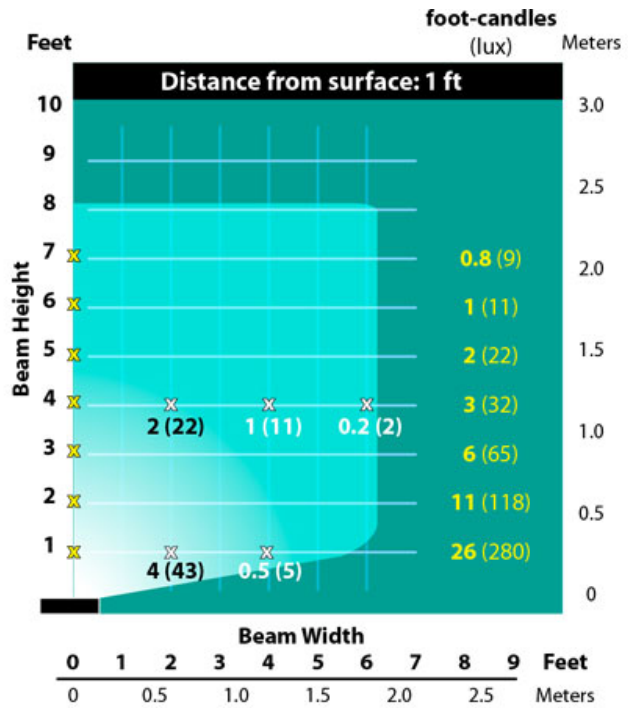

Photometrics

GRAND LIGHT

Lighting & Design Since 1929

104 Day St. Seymour, CT 06483
PH: 1-800-922-1469 Fax: 203-785-1184
Web: GrandLight.com

1 Louver Brick Light Integrated LED Cast Aluminum 12v Step & Brick Landscape Light

#126766 - Camel Tone #126768 - Weathered Iron
#126765 - Antique Verde #126769 - Weathered Brown
#126767 - Rust #126764 - Black Texture