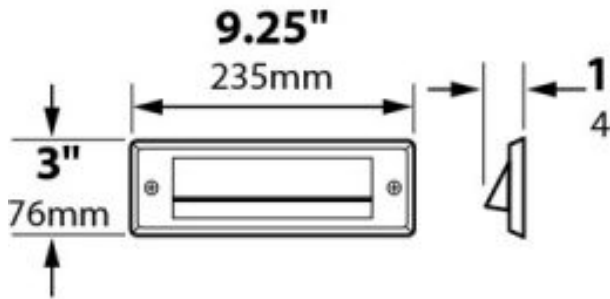

Line Drawing

Photometrics

GRAND LIGHT

Lighting & Design Since 1929

104 Day St. Seymour, CT 06483
 PH: 1-800-922-1469 Fax: 203-785-1184
 Web: GrandLight.com

1 Louver Brick Light Integrated LED Cast Aluminum 12v Step & Brick Landscape Light