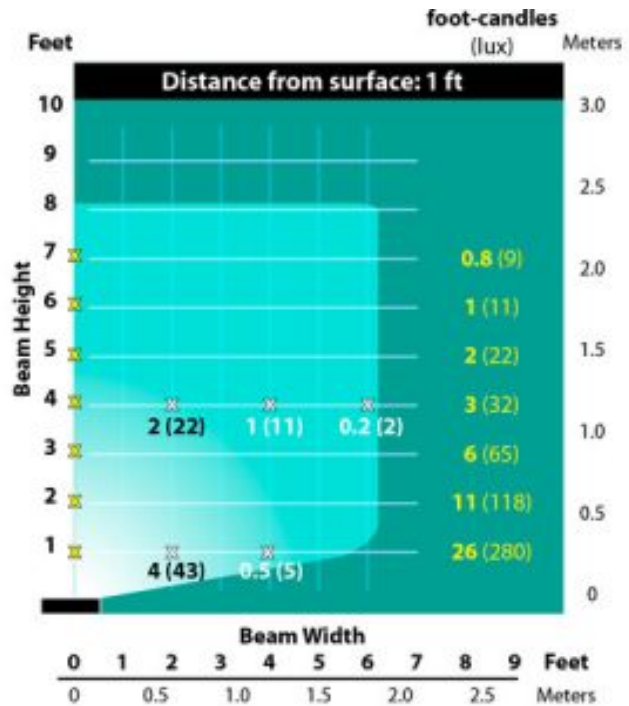

Photometrics

GRAND LIGHT

Lighting & Design Since 1929

104 Day St. Seymour, CT 06483
PH: 1-800-922-1469 Fax: 203-785-1184
Web: GrandLight.com

1 Louver Brick Light Integrated LED Cast Aluminum 12v Step & Brick Landscape Light

- #126766 - Camel Tone
- #126765 - Antique Verde
- #126767 - Rust
- #126768 - Weathered Iron
- #126769 - Weathered Brown
- #126764 - Black Texture