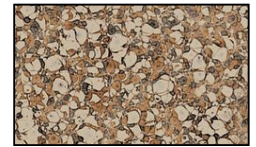

1 Louver Brick Light Integrated LED Cast Aluminum 12v Step & Brick Landscape Light

Finish Options

Black Texture

Rust

Weathered Brown

Antique Verde

Weathered Iron

Camel Tone

Product Description

CONSTRUCTION: Stamped aluminum step/brick light with stamped stainless steel surface mounting bracket - no back box required.

LENS: Standard white acrylic; creates warm 2700K incandescent like color

#126766 - Camel Tone

#126765 - Antique Verde

#126767 - Rust

#126768 - Weathered Iron

#126769 - Weathered Brown

#126764 - Black Texture

1 Louver Brick Light Integrated LED Cast Aluminum 12v Step & Brick Landscape Light

#126766 - Camel Tone #126768 - Weathered Iron
 #126765 - Antique Verde #126769 - Weathered Brown
 #126767 - Rust #126764 - Black Texture