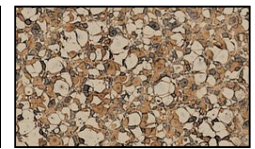

1 Louver Brick Light Integrated LED Cast Aluminum 12v Step & Brick Landscape Light

Finish Options

Black Texture

Rust

Weathered Brown

Antique Verde

Weathered Iron

Camel Tone

Product Description

CONSTRUCTION: Stamped aluminum step/brick light with stamped stainless steel surface mounting bracket - no back box required.

LENS: Standard white acrylic; creates warm 2700K incandescent like color

- #126766 - Camel Tone
- #126765 - Antique Verde
- #126767 - Rust
- #126768 - Weathered Iron
- #126769 - Weathered Brown
- #126764 - Black Texture