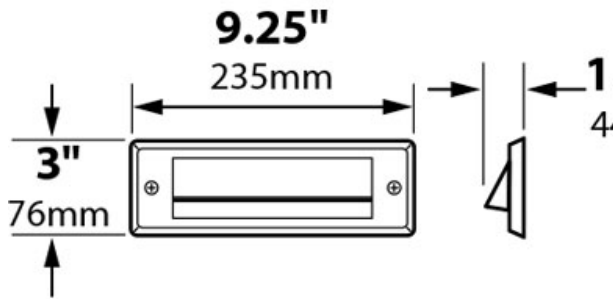

Line Drawing

Photometrics

GRAND LIGHT

Lighting & Design Since 1929

104 Day St. Seymour, CT 06483
 PH: 1-800-922-1469 Fax: 203-785-1184
 Web: GrandLight.com

1 Louver Brick Light Integrated LED Cast Aluminum 12v Step & Brick Landscape Light