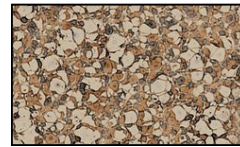

## Finish Options

Black Texture

Rust

Weathered Brown

Weathered Iron

Camel Tone

## Product Description

**CONSTRUCTION:** Cast aluminum face plate with cast aluminum powder coated high reflective white back box

**LENS:** Linear spread glass lens

**GASKET:** Black neosponge closed cell; .190" thickness

- #14565 - Camel Tone
- #14564 - Antique Verde
- #14567 - Rust
- #14566 - Weathered Iron
- #14563 - Weathered Brown
- #49758 - Black Texture