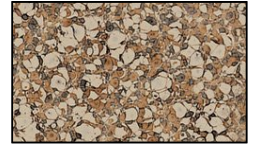

## Finish Options

Black Texture

Rust

Weathered Brown

Antique Verde

Weathered Iron

Camel Tone

### 12v Aluminum Mounting Pedestal Landscape Lighting

#128013 - Black Texture

#128018 - Weathered Brown

#128017 - Weathered Iron

#128016 - Rust

#128014 - Antique Verde

#128015 - Camel Tone