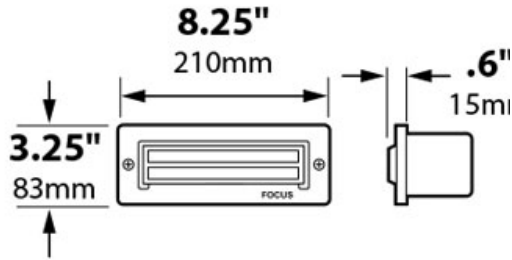

3 Louver Brick Light 8.25" Fluorescent Solid Brass 120v Step & Brick Landscape Light

Line Drawing