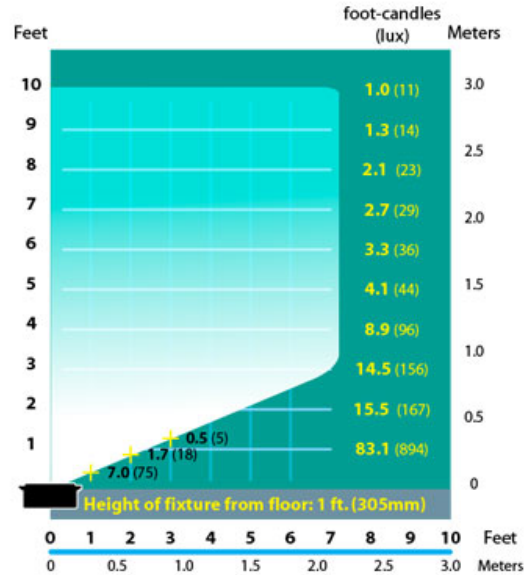

#126863 - Acid Rust

#126864 - Acid Verde

#126862 - Brass

3 Louver Brick Light 8.25" Fluorescent Solid Brass 120v Step & Brick Landscape Light

Line Drawing

Photometrics

GRAND LIGHT

Lighting & Design Since 1929