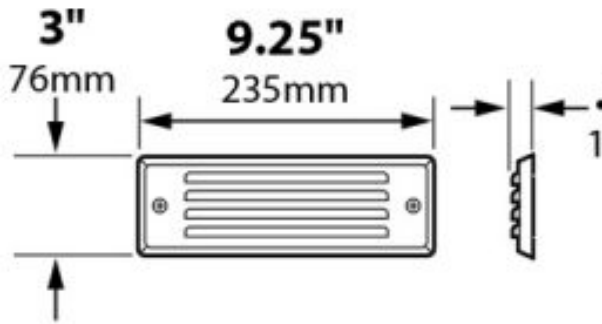

4 Louver Brick Light Integrated LED Cast Aluminum 12v Step & Brick Landscape Light

Line Drawing