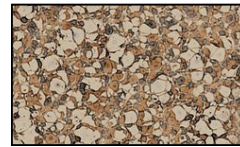

4 Louver Brick Light Integrated LED Cast Aluminum 12v Step & Brick Landscape Light

Finish Options

Black Texture

Rust

Weathered Brown

Weathered Iron

Camel Tone

Product Description

CONSTRUCTION: Stamped aluminum step/brick light with stamped stainless steel surface mounting bracket - no back box required.

LENS: Standard white acrylic; creates warm 2700K incandescent like color

GASKET: Black neosponge closed cell; .190" thickness

#126792 - Camel Tone

#126791 - Antique Verde

#126793 - Rust

#126794 - Weathered Iron

#126795 - Weathered Brown

#126790 - Black Texture

4 Louver Brick Light Integrated LED Cast Aluminum 12v Step & Brick Landscape Light

#126792 - Camel Tone	#126794 - Weathered Iron
#126791 - Antique Verde	#126795 - Weathered Brown
#126793 - Rust	#126790 - Black Texture