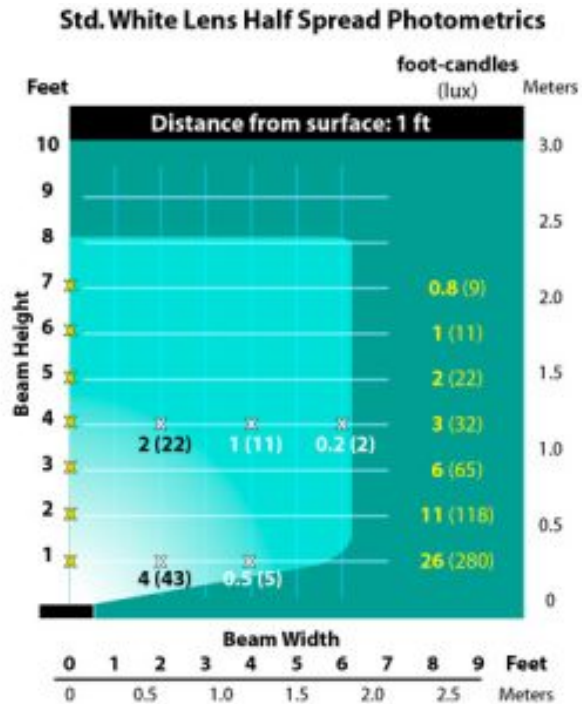

Photometrics

GRAND LIGHT
Lighting & Design Since 1929
104 Day St. Seymour, CT 06483
PH: 1-800-922-1469 Fax: 203-785-1184
Web: GrandLight.com

4 Louver Brick Light Integrated LED Cast Aluminum 12v Step & Brick Landscape Light

#126792 - Camel Tone	#126794 - Weathered Iron
#126791 - Antique Verde	#126795 - Weathered Brown
#126793 - Rust	#126790 - Black Texture