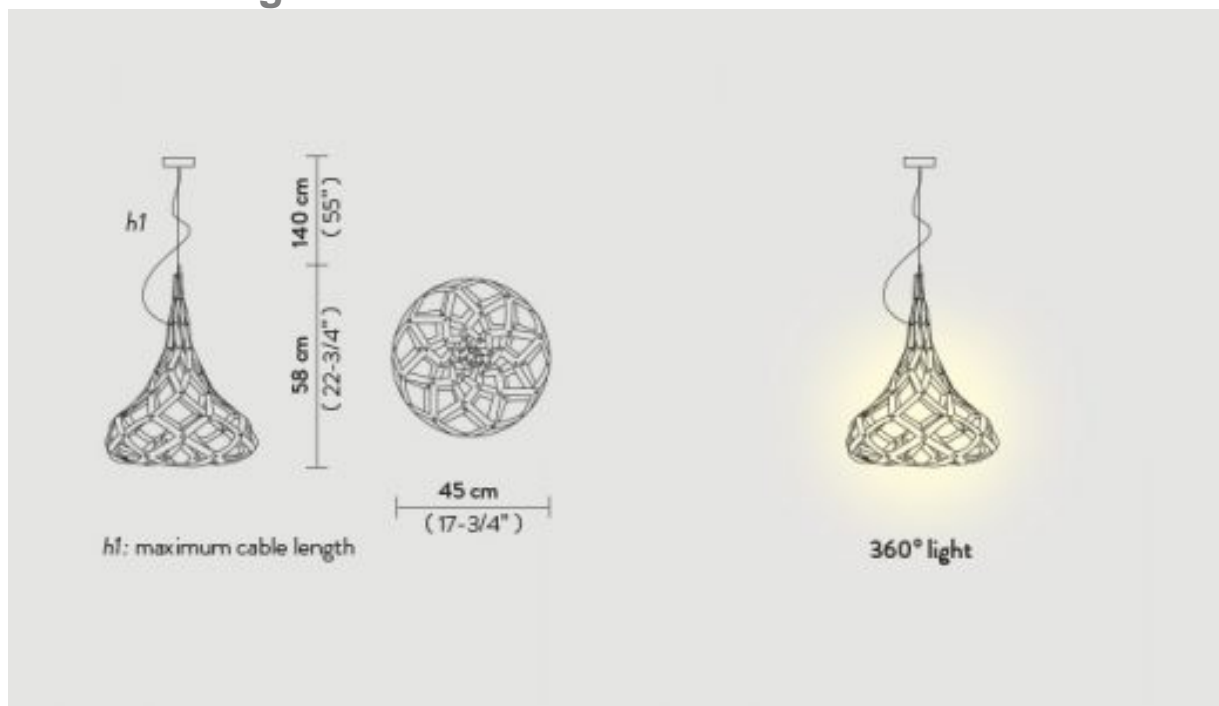

Alhedo 17-3/4" DIA Medium Contemporary Pendant Light

Line Drawing

Photometrics

GRAND LIGHT

Lighting & Design Since 1929

104 Day St. Seymour, CT 06483
PH: 1-800-922-1469 Fax: 203-785-1184
Web: GrandLight.com

Alhedo 17-3/4" DIA Medium Contemporary Pendant Light

#278502 - Black/Mirror
#278504 - Black/Gold

#278503 - White/Mirror
#278505 - White/Gold