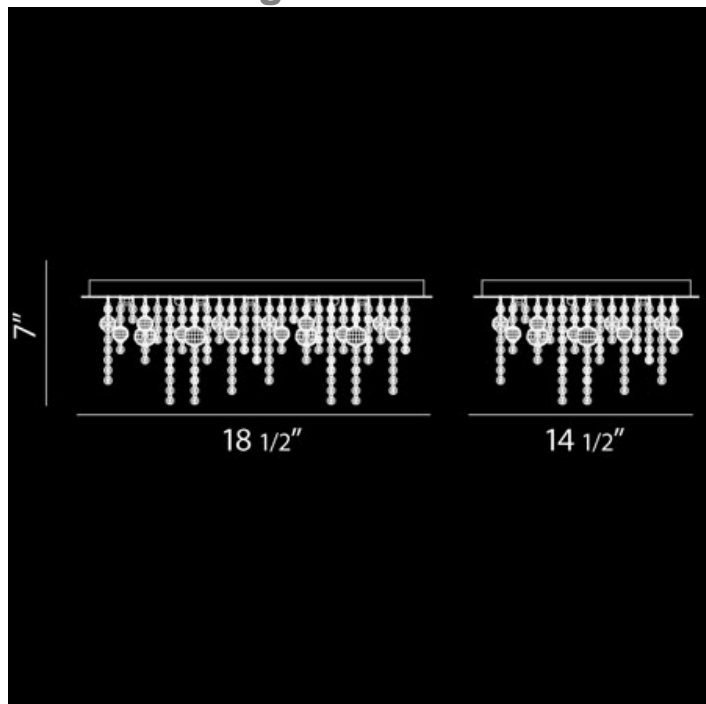

Alissa Collection 14.5" Dia Large Crystal Flush Mount Ceiling Light

Line Drawing

GRAND LIGHT

Lighting & Design Since 1929

104 Day St. Seymour, CT 06483
PH: 1-800-922-1469 Fax: 203-785-1184
Web: GrandLight.com

Alissa Collection 14.5" Dia Large Crystal Flush Mount Ceiling Light

#188366 - Chrome