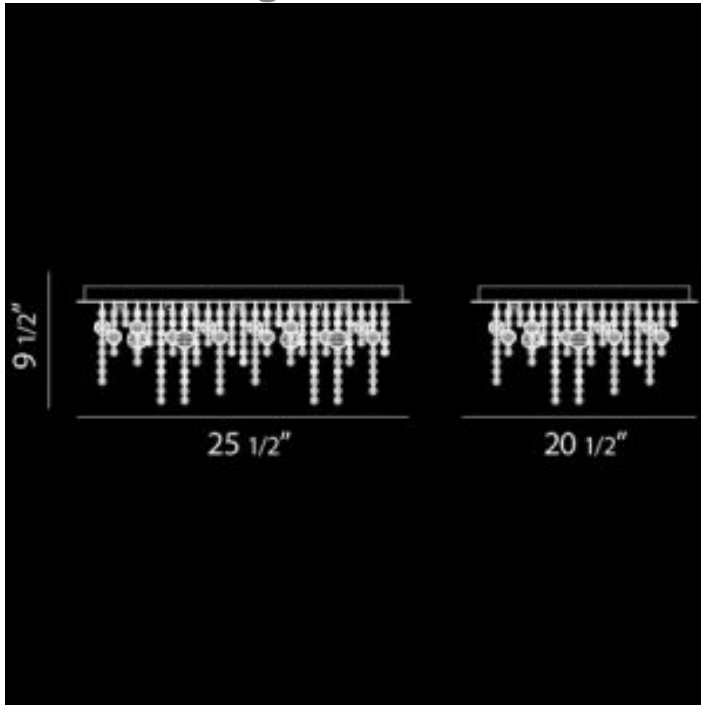

Alissa 20.5" Dia Extra Large Crystal Flush Mount Ceiling Light

Line Drawing

GRAND LIGHT
Lighting & Design Since 1929

104 Day St. Seymour, CT 06483
PH: 1-800-922-1469 Fax: 203-785-1184
Web: GrandLight.com

Alissa 20.5" Dia Extra Large Crystal Flush Mount Ceiling Light
#188367 - Chrome