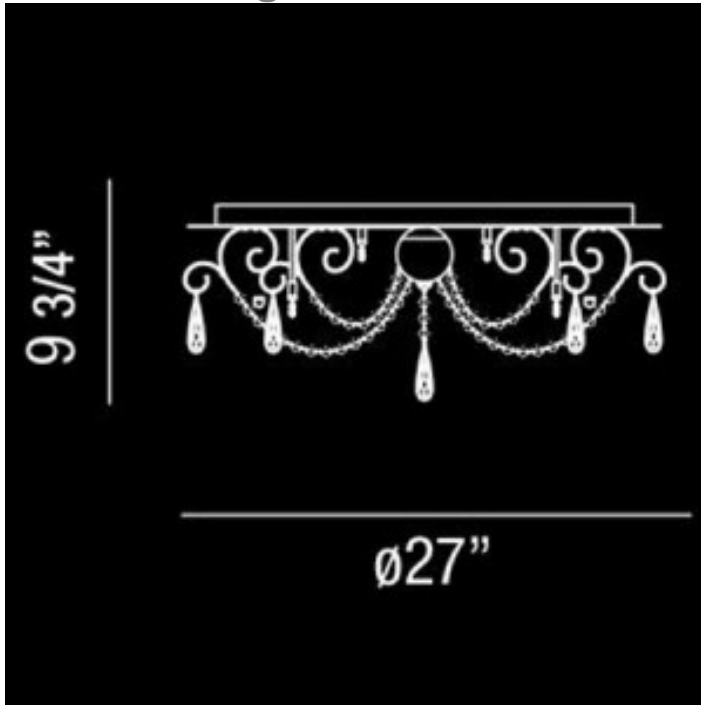

Alto 27" Dia Extra Large Crystal Flush Mount Ceiling Light

Finish Options

Chrome

Product Description

Polished chrome metalwork with clear crystal chains and droplets. Diameter: 27"

Height: 9.75"

Power Wire Length: 6"

Est. Weight: 24.64 lbs

GRAND LIGHT

Lighting & Design Since 1929

104 Day St. Seymour, CT 06483
PH: 1-800-922-1469 Fax: 203-785-1184
Web: GrandLight.com

Alto 27" Dia Extra Large Crystal Flush Mount Ceiling Light
#188350 - Chrome

Alto 27" Dia Extra Large Crystal Flush Mount Ceiling Light

Line Drawing

GRAND LIGHT
Lighting & Design Since 1929

104 Day St. Seymour, CT 06483
PH: 1-800-922-1469 Fax: 203-785-1184
Web: GrandLight.com

Alto 27" Dia Extra Large Crystal Flush Mount Ceiling Light
#188350 - Chrome