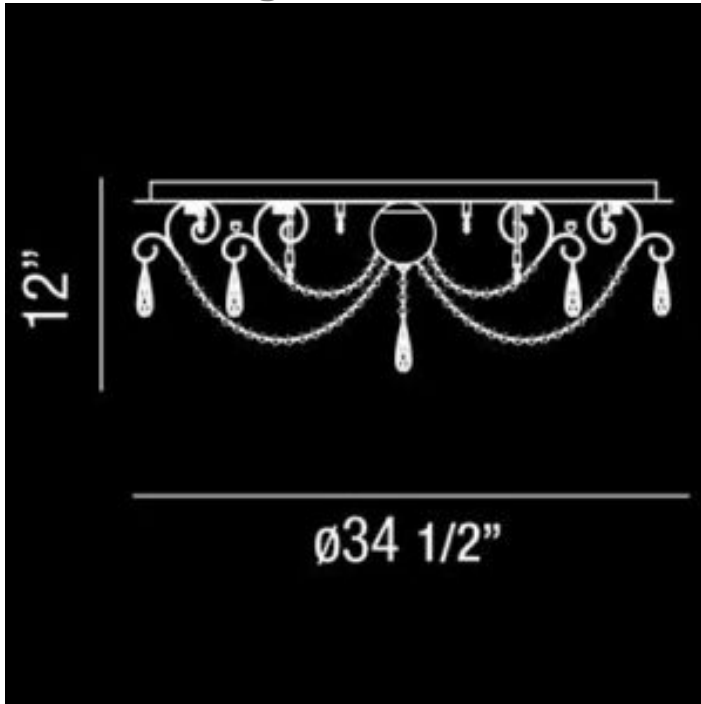

Alto Collection 34.5" Dia Extra Large Crystal Flush Mount Ceiling Light

Finish Options

Chrome

Product Description

Polished chrome metalwork with clear crystal chains and droplets. Diameter: 34.5"

Height: 12"

Lights: 28

Power Wire Length: 9"

Est. Weight: 37.4 lbs

GRAND LIGHT

Lighting & Design Since 1929

104 Day St. Seymour, CT 06483
PH: 1-800-922-1469 Fax: 203-785-1184
Web: GrandLight.com

Alto Collection 34.5" Dia Extra Large Crystal Flush Mount Ceiling Light

#188351 - Chrome

Alto Collection 34.5" Dia Extra Large Crystal Flush Mount Ceiling Light

Line Drawing

GRAND LIGHT

Lighting & Design Since 1929

104 Day St. Seymour, CT 06483
PH: 1-800-922-1469 Fax: 203-785-1184
Web: GrandLight.com