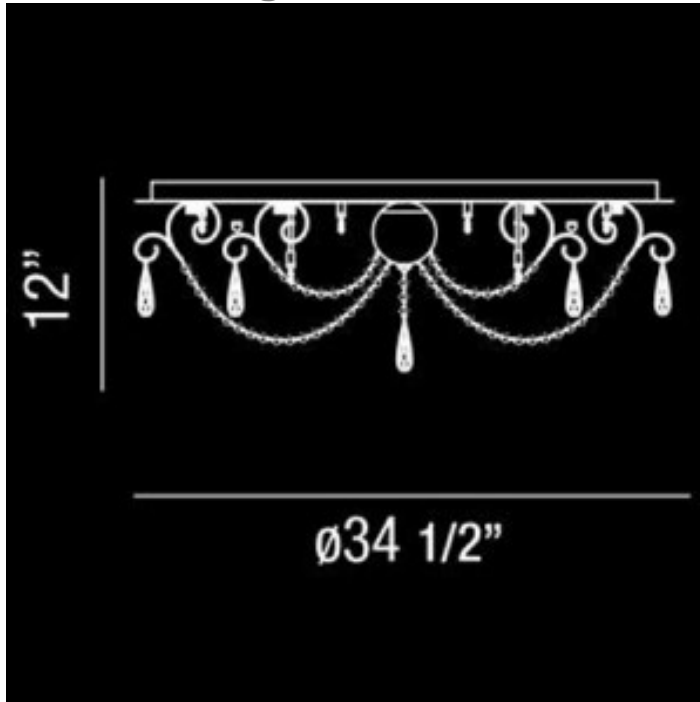

Alto Collection 34.5" Dia Extra Large Crystal Flush Mount Ceiling Light

Line Drawing

GRAND LIGHT
Lighting & Design Since 1929

104 Day St. Seymour, CT 06483
PH: 1-800-922-1469 Fax: 203-785-1184
Web: GrandLight.com

Alto Collection 34.5" Dia Extra Large Crystal Flush Mount Ceiling Light

#188351 - Chrome