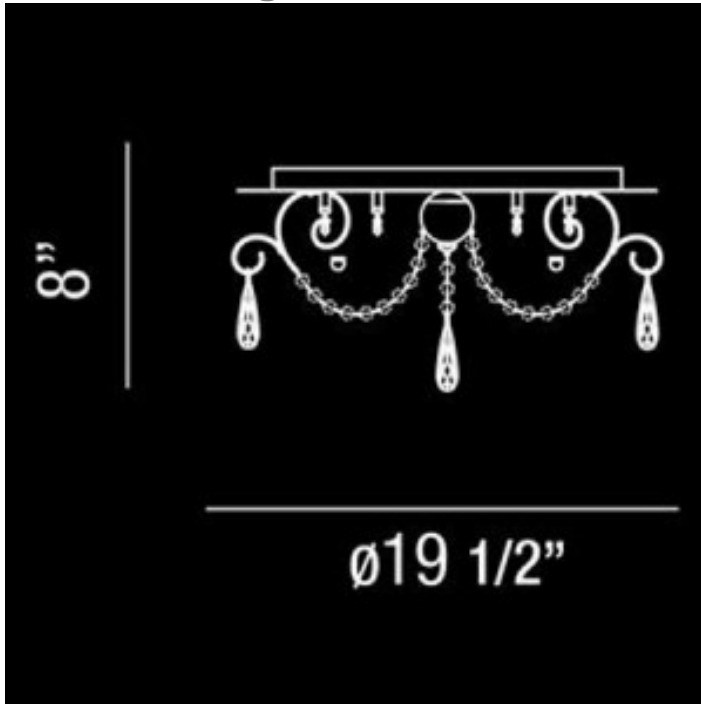

Alto Collection 19.5" Dia Large Crystal Flush Mount Ceiling Light

Finish Options

Chrome

Product Description

Polished chrome metalwork with clear crystal chains and droplets. Diameter: 19.5"

Height: 8"

Lights: 8

Power Wire Length: 6"

Est. Weight: 16.5 lbs

GRAND LIGHT
Lighting & Design Since 1929

104 Day St. Seymour, CT 06483
PH: 1-800-922-1469 Fax: 203-785-1184
Web: GrandLight.com

Alto Collection 19.5" Dia Large Crystal Flush Mount Ceiling Light
#188349 - Chrome

Alto Collection 19.5" Dia Large Crystal Flush Mount Ceiling Light

Line Drawing

GRAND LIGHT
Lighting & Design Since 1929

104 Day St. Seymour, CT 06483
PH: 1-800-922-1469 Fax: 203-785-1184
Web: GrandLight.com