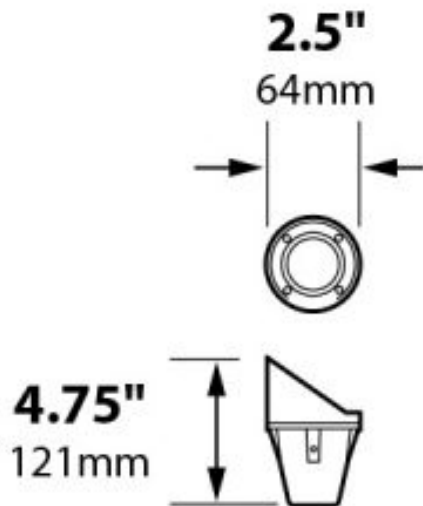

Angle Cap 2.5" Incandescent Solid Brass 12v Underwater Landscape Light

Finish

Brass

Product Description

CONSTRUCTION: Cast brass body and cap; Brass nickel-plated liquid tight straight bushing

LENS: High impact clear tempered flat glass

LAMP SUPPLIED: 20w MR11 ULTRA FL(FTD); 10, 000 hours average rating (35w max.)

SOCKET: High temperature ceramic GU5.3 bi-pin with 250°C silicone lead wires

GRAND LIGHT
Lighting & Design Since 1929

104 Day St. Seymour, CT 06483
PH: 1-800-922-1469 Fax: 203-785-1184
Web: GrandLight.com

Angle Cap 2.5" Incandescent Solid Brass 12v Underwater
Landscape Light

#127106 - Brass

Angle Cap 2.5" Incandescent Solid Brass 12v Underwater Landscape Light

Line Drawing

Photometrics

20w MR11 FL (FTD)

GRAND LIGHT