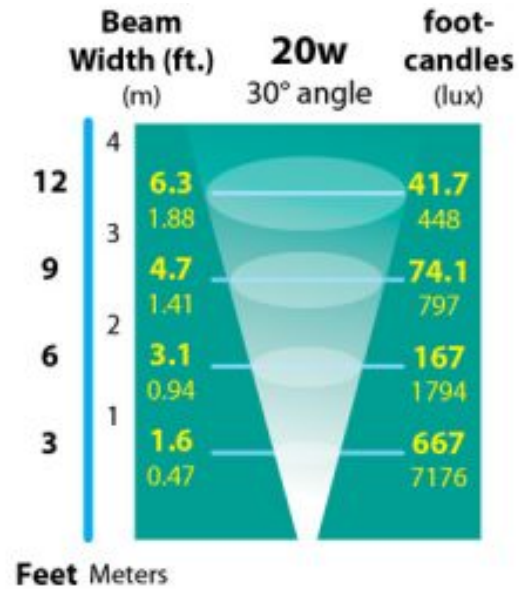

Angle Cap 2.5" Incandescent Solid Brass 12v Underwater
Landscape Light

#127106 - Brass

Angle Cap 2.5" Incandescent Solid Brass 12v Underwater Landscape Light

Line Drawing

Photometrics

20w MR11 FL (FTD)

GRAND LIGHT