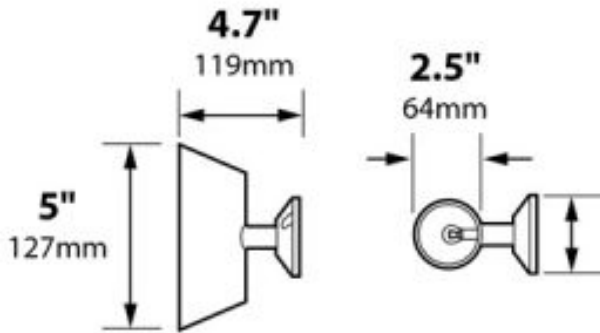

Bulb Options

LED

Incandescent

Product Description

CONSTRUCTION: Extruded aluminum angle cut cylinder with matching cast aluminum canopy

LENS: None

CANOPY GASKET: Black neosponge closed cell .190" thickness

LAMP SUPPLIED: 18w S8 #1141; 1200 hours average rating (25w max.) or 2.2w 50,000 hours average rating OMNI-2 LED

...and more! Contact us for more information.

Angle Cut Up/Down Light Wall Mount Cast Aluminum 12v Specialty Landscape Light

Line Drawing

Photometrics

Light Distribution and Photometrics
6 ft. (1.8m) radius