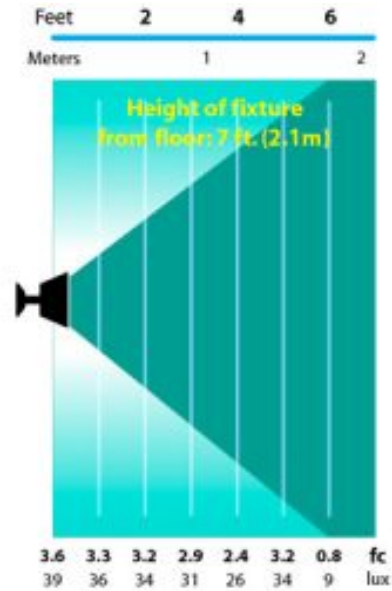

...and more! Contact us for more information.

Angle Cut Up/Down Light Wall Mount Cast Aluminum 12v Specialty Landscape Light

Line Drawing

Photometrics

Light Distribution and Photometrics
6 ft. (1.8m) radius