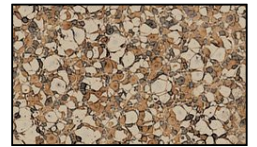

Angle Cut Up/Down Light Wall Mount Cast Aluminum 12v Specialty Landscape Light

Finish Options

Black Texture

Rust

Weathered Brown

Antique Verde

Weathered Iron

Camel Tone

Bulb Options

LED

Incandescent

Product Description

CONSTRUCTION: Extruded aluminum angle cut cylinder with matching cast aluminum canopy

LENS: None

CANOPY GASKET: Black neosponge closed cell .190" thickness

LAMP SUPPLIED: 18w S8 #1141; 1200 hours average rating (25w max.) or 2.2w 50,000 hours average rating OMNI-2 LED

#49857 - Black Texture/Incandescent #49858 - Rust/Incandescent

#127330 - Weathered

#49859 - Antique

Brown/Incandescent

Verde/Incandescent

#49861 - Weathered

#49860 - Camel Tone/Incandescent

Iron/Incandescent