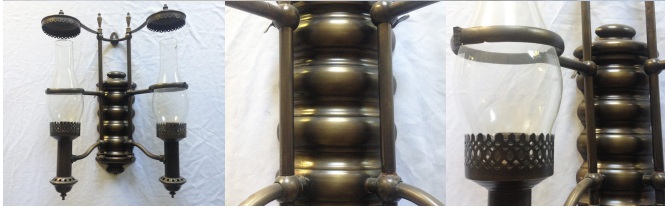

## Elington Large Vintage Wall Sconce

### Finish Options

Oil Rubbed Bronze

### Product Description

Own a piece of Hollywood history with this beautiful, unique wall sconce which was acquired from the movie studio division of 21st Century Fox, set lot A1300. This sconce has been fully restored by Grand Light Artisans. The vintage lighting we offer is carefully sourced, restored, and rewired in accordance with UL Standards by our knowledgeable Restoration team. **Dimensions**

Height: 21"

Width: 15"

Lights: (2) 40w Medium Base (Bulbs Not Included)

Fully Restored, Rewired, and UL Tested by Grand Light Artisans

**Features** Historical Wall Sconce

Two Medium-Based Sockets Rated for 40W