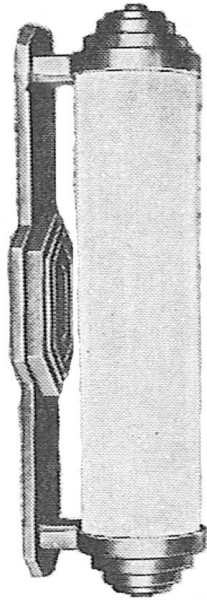

# Salford Collection 21" H Transitional Outdoor Wall Light

## Product Description

This antique reproduction outdoor light fixture, available in numerous customizable finishes and glass options, is handcrafted in America with the highest quality materials and built to last a lifetime. Please contact us for pricing and further customizable options. Height Overall: 21"

Lantern Size: 4" x 21"

Back Plate: 4" x 19-1/4"

Wall to Center: 4"

Cylinder: 4" x 16-3/8"

Lamping: (Many Options Available)

Cast Aluminum Construction With A Powder Coat Finish

Proudly Made In The U.S.A.