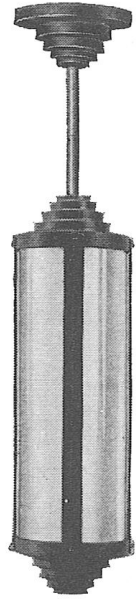

# Salford Collection 48" H Transitional Outdoor Hanging Light

## Finish Options

Black

Swedish Iron Black

Verdi Green

Antique Gold

Statuary Bronze

Antique Bronze Patina

## Product Description

This antique reproduction outdoor light fixture, available in numerous customizable finishes and glass options, is handcrafted in America with the highest quality materials and built to last a lifetime. Please contact us for pricing and further customizable options. Height Overall: 48"

Lantern Size: 6-1/2" x 22"

Base Diameter: 6-1/2"

Cylinder: 6" x 16 1/2"

(Available with Chain)

Lamping: (Many Options Available)

Cast Aluminum Construction With a Powder Coat Finish

Proudly Made In The U.S.A.