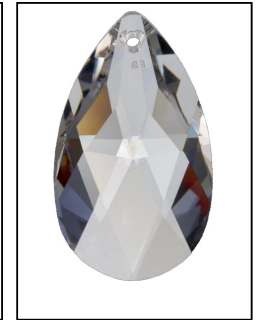

Aria Collection 12 Light Extra-Large Crystal Chandelier

Finish

Chrome

Crystal Cut

Royal Cut

Elegant Cut

Swarovski® Spectra

Swarovski® Strass

Golden Teak Royal Cut

Golden Teak Swarovski®

Product Description

Chrome and glass combine in a delicate dance to form this chandelier. This family is a contemporary take on the traditional glass arm chandelier. The chrome arms are gently rounded into flowery shapes woven throughout the fixture. This is a fun and lighthearted way to brighten your living space. Height: 48 inches
Width: 29 inches
Length: 0 inches
Chain/Wire: N/A
Bulbs: (12) 60 Watt - Candelabra