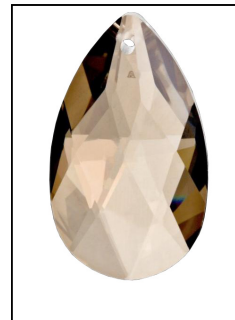

Aria Collection 12 Light Extra-Large Crystal Chandelier

Finish

Chrome

Crystal Cut

Royal Cut

Elegant Cut

Swarovski® Spectra

Swarovski® Strass

Golden Teak Royal Cut

Golden Teak Swarovski®

Product Description

Chrome and glass combine in a delicate dance to form this chandelier. This family is a contemporary take on the traditional glass arm chandelier. The chrome arms are gently rounded into flowery shapes woven throughout the fixture. This is a fun and lighthearted way to brighten your living space. Height: 48 inches
Width: 29 inches
Length: 0 inches
Chain/Wire: N/A
Bulbs: (12) 60 Watt - Candelabra