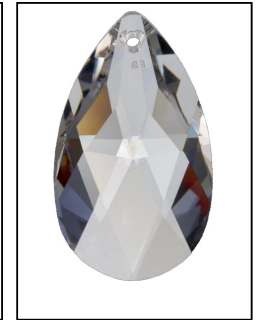

Aria Collection 8 Light Large Crystal Chandelier

Finish

Chrome

Crystal Cut

Royal Cut

Elegant Cut

Swarovski® Spectra

Swarovski® Strass

Golden Teak Royal Cut

Golden Teak Swarovski®

Product Description

Chrome and glass combine in a delicate dance to form this chandelier. This family is a contemporary take on the traditional glass arm chandelier. The chrome arms are gently rounded into flowery shapes woven throughout the fixture. This is a fun and lighthearted way to brighten your living space. Height: 26 inches
Width: 29.5 inches
Length: 0 inches
Chain/Wire: N/A
Bulbs: (8) 60 Watt - Candelabra