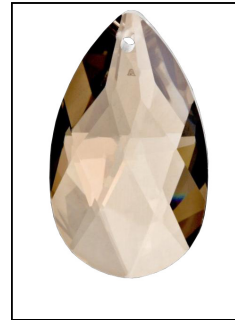

Aria Collection 8 Light Large Crystal Chandelier

Finish

Chrome

Crystal Cut

Royal Cut

Elegant Cut

Swarovski® Spectra

Swarovski® Strass

Golden Teak Royal Cut

Golden Teak Swarovski®

Product Description

Chrome and glass combine in a delicate dance to form this chandelier. This family is a contemporary take on the traditional glass arm chandelier. The chrome arms are gently rounded into flowery shapes woven throughout the fixture. This is a fun and lighthearted way to brighten your living space. Height: 26 inches
Width: 29.5 inches
Length: 0 inches
Chain/Wire: N/A
Bulbs: (8) 60 Watt - Candelabra