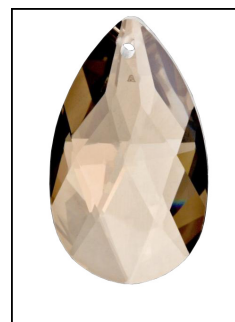

## Aria Collection 6 Light Medium Crystal Chandelier

### Finish

Chrome

### Crystal Cut

Golden Teak Royal Cut

Golden Teak Swarovski®

### Product Description

Chrome and glass combine in a delicate dance to form this chandelier. This family is a contemporary take on the traditional glass arm chandelier. The chrome arms are gently rounded into flowery shapes woven throughout the fixture. This is a fun and lighthearted way to brighten your living space. Height: 24 inches