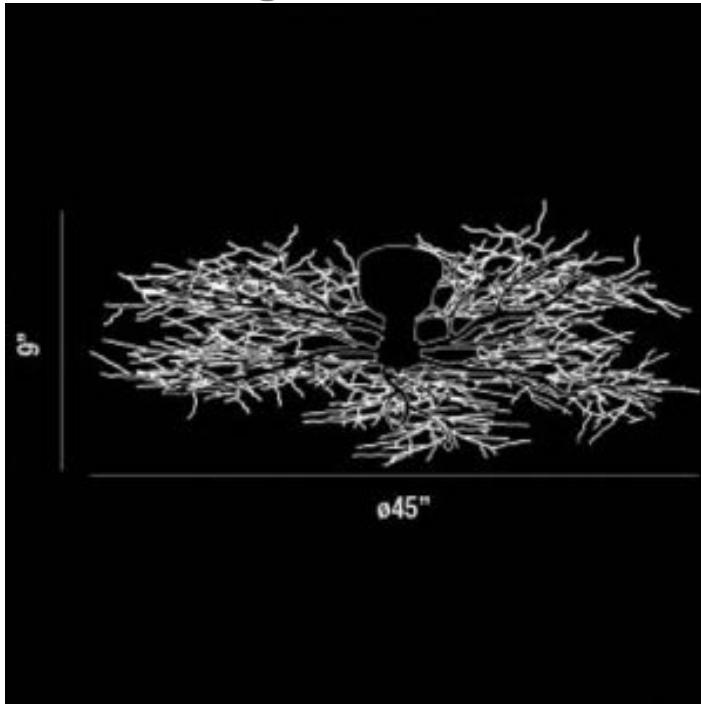

Autumn 45" Dia Extra Large Contemporary Flush Mount Ceiling Light

Line Drawing

GRAND LIGHT

Lighting & Design Since 1929

104 Day St. Seymour, CT 06483
PH: 1-800-922-1469 Fax: 203-785-1184
Web: GrandLight.com

Autumn 45" Dia Extra Large Contemporary Flush Mount Ceiling Light

#40845 - Chrome