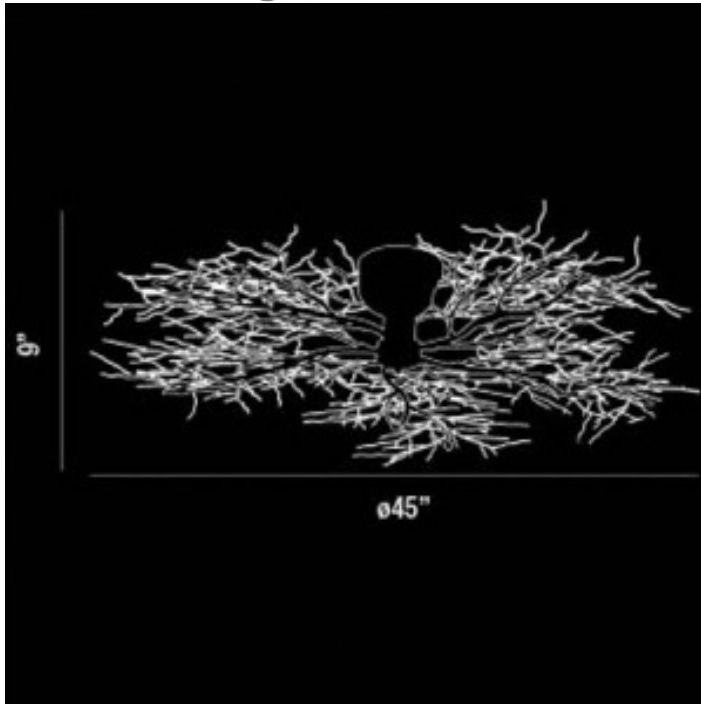

Autumn 45" Dia Extra Large Contemporary Flush Mount Ceiling Light

Line Drawing

GRAND LIGHT

Lighting & Design Since 1929

104 Day St. Seymour, CT 06483
PH: 1-800-922-1469 Fax: 203-785-1184
Web: GrandLight.com

Autumn 45" Dia Extra Large Contemporary Flush Mount Ceiling Light

#40845 - Chrome