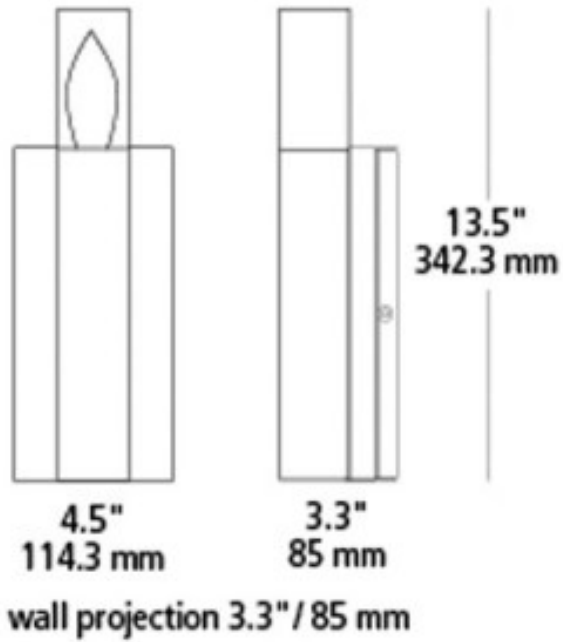

Avela Contemporary Outdoor Wall Light

Line Drawing

GRAND LIGHT
Lighting & Design Since 1929

104 Day St. Seymour, CT 06483
PH: 1-800-922-1469 Fax: 203-785-1184
Web: GrandLight.com

Avela Contemporary Outdoor Wall Light

#188375 - Silver

#188374 - Black