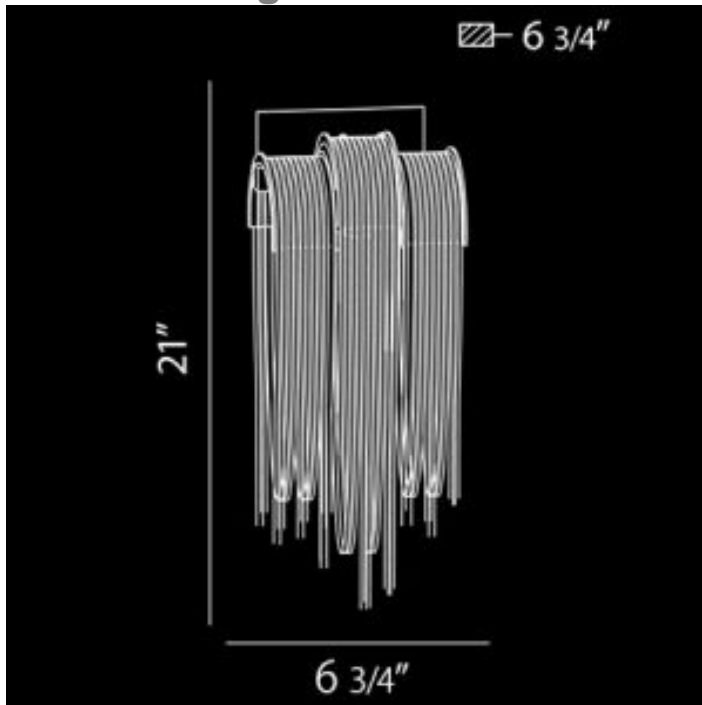

Avenue 6.75" W Small Contemporary Wall Sconce

Finish Options

Satin Nickel

Product Description

Draped nickel chain wrapped around curved nickel strips. Width: 6.75"
Height: 21"
Max Extension: 6.75"
Est. Weight: 6.22 lbs

GRAND LIGHT
Lighting & Design Since 1929

104 Day St. Seymour, CT 06483
PH: 1-800-922-1469 Fax: 203-785-1184
Web: GrandLight.com

Avenue 6.75" W Small Contemporary Wall Sconce
#188298 - Satin Nickel

Avenue 6.75" W Small Contemporary Wall Sconce

Line Drawing

GRAND LIGHT
Lighting & Design Since 1929

104 Day St. Seymour, CT 06483
PH: 1-800-922-1469 Fax: 203-785-1184
Web: GrandLight.com

Avenue 6.75" W Small Contemporary Wall Sconce
#188298 - Satin Nickel