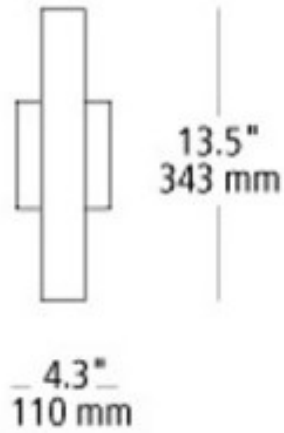

### Product Description

Inspired by steel I-beam construction of modern skyscrapers, the angular edge of the center detail conveys the fixtures architectural influence as filtered LED light flows evenly from both sides. Mounts vertically only. Includes (1) 10 watt 800 lumen 3000K LED module. 120v.

**GRAND LIGHT**

*Lighting & Design Since 1929*

104 Day St. Seymour, CT 06483  
PH: 1-800-922-1469 Fax: 203-785-1184  
Web: GrandLight.com

**Aviva 14 Contemporary Outdoor Wall Light**

#188393 - Silver

#188392 - Black

### Line Drawing

wall projection 5.4" / 138 mm

**GRAND LIGHT**  
*Lighting & Design Since 1929*

104 Day St. Seymour, CT 06483  
PH: 1-800-922-1469 Fax: 203-785-1184  
Web: GrandLight.com

Aviva 14 Contemporary Outdoor Wall Light  
#188393 - Silver #188392 - Black