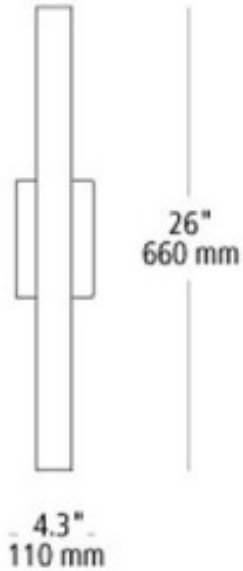

Aviva 26 Contemporary Outdoor Wall Light

Finish Options

Black

Silver

Product Description

Inspired by steel I-beam construction of modern skyscrapers, the angular edge of the center detail conveys the fixtures architectural influence as filtered LED light flows evenly from both sides. Mounts vertically only. Includes (1) 20 watt 1600 lumen 3000K LED module. 120v.

GRAND LIGHT

Lighting & Design Since 1929

104 Day St. Seymour, CT 06483
PH: 1-800-922-1469 Fax: 203-785-1184
Web: GrandLight.com

Aviva 26 Contemporary Outdoor Wall Light

#188395 - Silver

#188394 - Black

Aviva 26 Contemporary Outdoor Wall Light

Line Drawing

wall projection 5.9" / 150 mm

GRAND LIGHT
Lighting & Design Since 1929

104 Day St. Seymour, CT 06483
PH: 1-800-922-1469 Fax: 203-785-1184
Web: GrandLight.com

Aviva 26 Contemporary Outdoor Wall Light