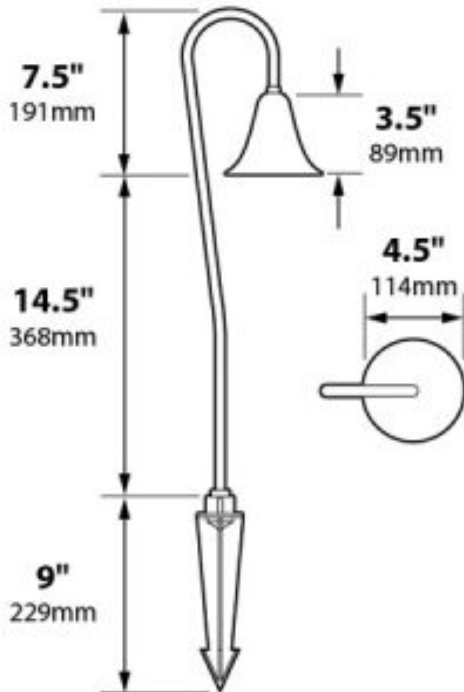

## Product Description

**CONSTRUCTION:** Cast aluminum 4.5" Bell with matching extruded aluminum goose neck stanchion

**LAMP SUPPLIED:** 15w T7

**SOCKET:** Double contact bayonet base, brass nickel plated lamp socket screw shell (Ba15s) with 200°C silicone lead wires

## Line Drawing