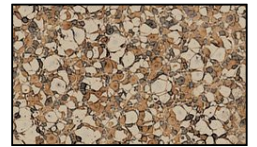

## Finish Options

Black Texture

Rust

Weathered Brown

Antique Verde

Weathered Iron

Camel Tone

- #161409 - Black Texture
- #161414 - Weathered Brown
- #161413 - Weathered Iron
- #161412 - Rust
- #161410 - Antique Verde
- #16141 - Camel Tone