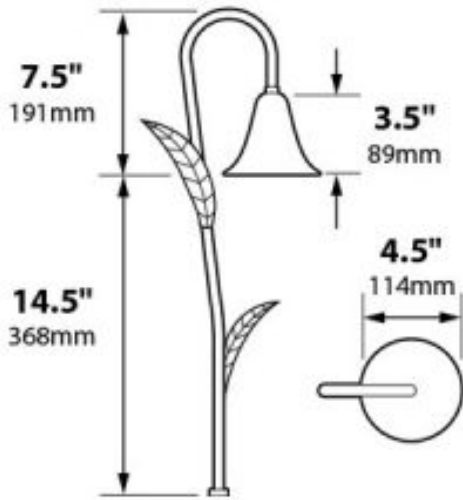

Product Description

CONSTRUCTION: Cast aluminum 4.5" Bell with a matching extruded aluminum goose neck stanchion

LAMP SUPPLIED: 15w T7

SOCKET: Double contact bayonet base, brass nickel plated lamp socket screw shell with 200°C silicone lead wires

WIRING: 120v Standard wiring

MOUNTING: Black 9" ABS stake, tapped 1/2" NPS

GRAND LIGHT

Lighting & Design Since 1929

104 Day St. Seymour, CT 06483
PH: 1-800-922-1469 Fax: 203-785-1184
Web: GrandLight.com

Bell Hat 4.5" with Leaves Incandescent Cast Aluminum 120v Path Landscape Light

#161504 - Camel Tone

#161503 - Antique Verde

#161505 - Rust

#161506 - Weathered Iron

#161507 - Weathered Brown

#161502 - Black Texture

Bell Hat 4.5" with Leaves Incandescent Cast Aluminum 120v Path Landscape Light

Line Drawing

Photometrics

Half Spread Photometrics

GRAND LIGHT

Lighting & Design Since 1929

104 Day St. Seymour, CT 06483
 PH: 1-800-922-1469 Fax: 203-785-1184
 Web: GrandLight.com

Bell Hat 4.5" with Leaves Incandescent Cast Aluminum 120v Path Landscape Light