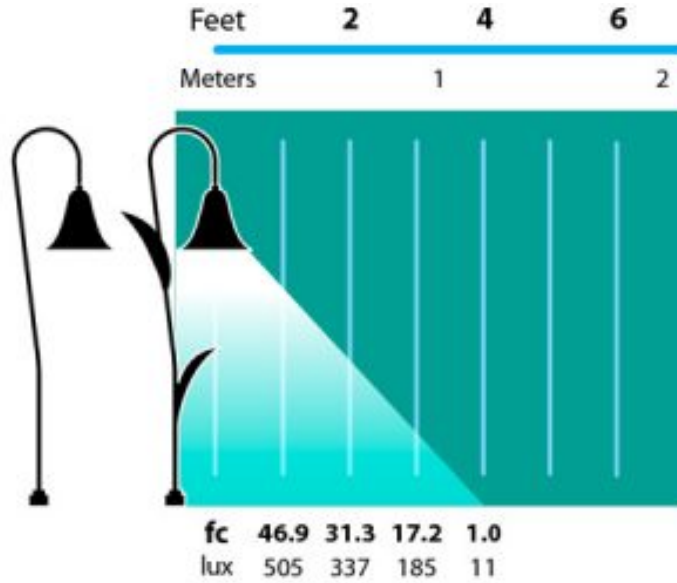

Line Drawing

Photometrics

Half Spread Photometrics

GRAND LIGHT

Lighting & Design Since 1929

104 Day St. Seymour, CT 06483
 PH: 1-800-922-1469 Fax: 203-785-1184
 Web: GrandLight.com

Bell Hat 4.5" with Leaves Incandescent Cast Aluminum 120v Path Landscape Light