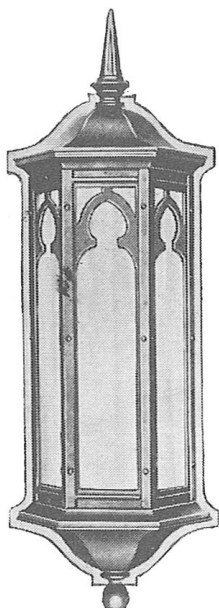

# Thompson Collection 34" H Traditional Outdoor Wall Light

## Product Description

This antique reproduction outdoor light fixture, available in numerous customizable finishes and glass options, is handcrafted in America with the highest quality materials and built to last a lifetime. Please contact us for pricing and further customizable options. Height Overall: 34"  
Lantern Size: 9-1/4" x 22"  
Base Plate: 12-1/4" x 28"  
Depth: 7"  
Lamping: (Many Options Available)  
Cast Aluminum Construction With a Powder Coat Finish  
Proudly Made In The U.S.A.