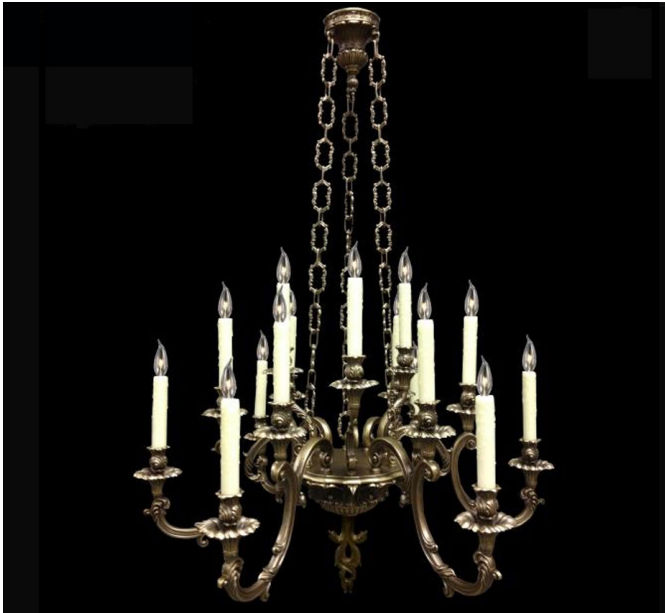

Blairsdan Collection 12+3 Light Extra Large Traditional Chandelier

Finish

Brass w/Umber Inlay

Brass w/Black Inlay

True Brass

Antique Black

French Gold

Antique White

Satin Nickel

Silver

Antique Silver

Old Bronze

Palace Bronze

Empire Bronze

Product Description

Dimensions & Details Lights: 12 + 3
 Diameter: 35"
 Body Length: 46"
 Finish Shown: Antique Black Glossy