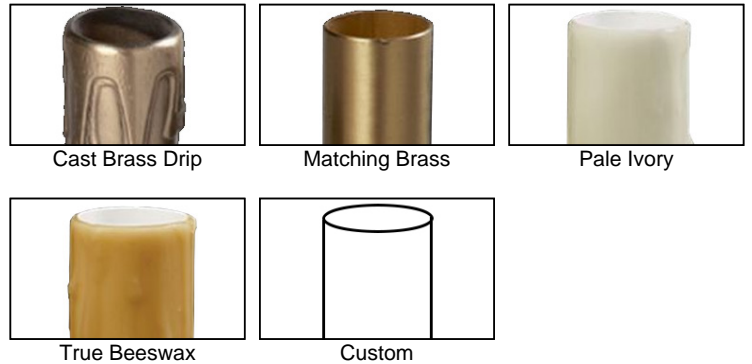

Candle Covers

GRAND LIGHT

Lighting & Design Since 1929

104 Day St. Seymour, CT 06483
PH: 1-800-922-1469 Fax: 203-785-1184
Web: GrandLight.com

Blairsdan Collection 9 Light Extra Large Traditional Chandelier
NO SKU - Custom
NO SKU - Empire Bronze/True Brass
NO SKU - Antique Silver/Matching Brass
NO SKU - Custom
NO SKU - Satin Nickel/Pale Ivory
NO SKU - Empire Bronze/Cast Brass Drip