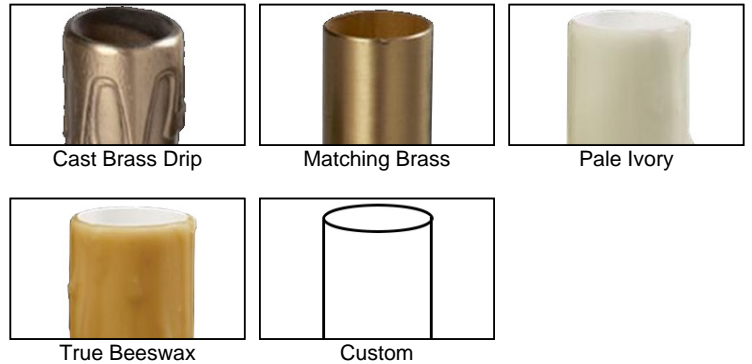

Candle Covers

GRAND LIGHT

Lighting & Design Since 1929

104 Day St. Seymour, CT 06483
PH: 1-800-922-1469 Fax: 203-785-1184
Web: GrandLight.com

Blairsdan Collection 12+6 Light Large Traditional Chandelier

NO SKU - Custom   NO SKU - Custom
NO SKU - True Brass/Pale Ivory   NO SKU - Satin Nickel/Pale Ivory
NO SKU - Antique White/True   NO SKU - Silver/Cast Brass Drip
NO SKU - Antique White/True   NO SKU - Satin Nickel/True Beeswax
Beeswax

...and more! Contact us for more information.