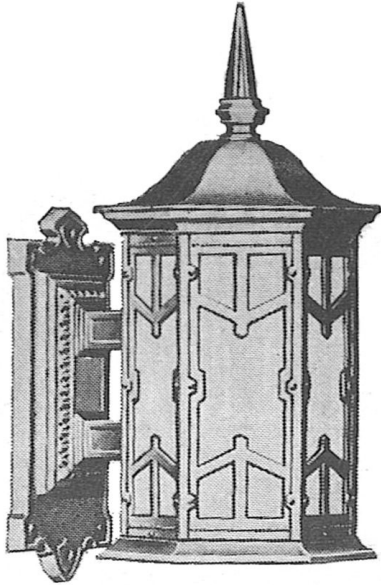

Brooklyn Collection 23-1/2" H Traditional Outdoor Wall Light

Finish Options

Black

Swedish Iron Black

Verdi Green

Antique Gold

Statuary Bronze

Antique Bronze Patina

This antique reproduction outdoor light fixture, available in numerous customizable finishes and glass options, is handcrafted in America with the highest quality materials and built to last a lifetime. Please contact us for pricing and further customizable options. Height Overall: 23-1/2"

Lantern Size: 11-1/2" x 22"

Back Plate: 7-1/4" x 15-1/2"

Wall To Center: 8-1/2"

Lamping: (Many Options Available)

Cast Aluminum Construction With a Powder Coat Finish

Proudly Made In The U.S.A.

GRAND LIGHT
Lighting & Design Since 1929