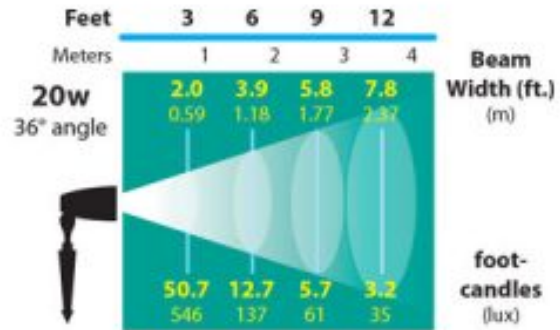

Bullet 2.4" Incandescent Solid Brass 12v Directional Spot Landscape Light

Product Description

CONSTRUCTION: Cast brass bullet with matching cast brass adjustable swivel with 240° rotation

LENS: High impact clear tempered convex glass

O-RING: High temperature red silicone

LAMP SUPPLIED: 20w MR16 FL(BAB) 5000 hours average rating (50w max)

SOCKET: High temperature ceramic GU5.3 bi-pin with 250°C silicone lead wires

WIRING: Black 3 foot 18/2 zip cord from base of fixture

**Bullet 2.4" Incandescent Solid Brass 12v Directional Spot
Landscape Light**

Bullet 2.4" Incandescent Solid Brass 12v Directional Spot Landscape Light

Line Drawing

Photometrics

GRAND LIGHT
Lighting & Design Since 1929