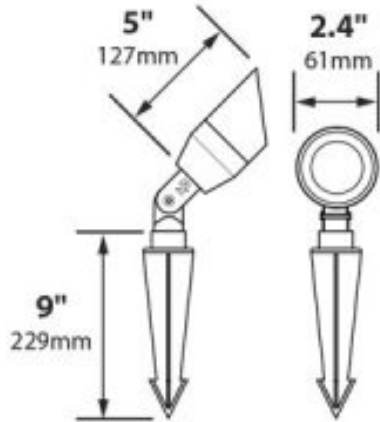

Bullet 2.4" Incandescent Solid Brass 12v Directional Spot Landscape Light

Product Description

CONSTRUCTION: Cast brass bullet with matching cast brass adjustable swivel with 240° rotation

LENS: High impact clear tempered convex glass

O-RING: High temperature red silicone

LAMP SUPPLIED: 20w MR16 FL(BAB) 5000 hours average rating (50w max)

SOCKET: High temperature ceramic GU5.3 bi-pin with 250°C silicone lead wires

WIRING: Black 3 foot 18/2 zip cord from base of fixture

MOUNTING: Black 9" ABS stake threaded 1/2" NPS

FINISH: Brass Acid Rust only

GRAND LIGHT
Lighting & Design Since 1929

104 Day St. Seymour, CT 06483
PH: 1-800-922-1469 Fax: 203-785-1184
Web: GrandLight.com

**Bullet 2.4" Incandescent Solid Brass 12v Directional Spot
Landscape Light**

Bullet 2.4" Incandescent Solid Brass 12v Directional Spot Landscape Light

Line Drawing

Photometrics

GRAND LIGHT
Lighting & Design Since 1929