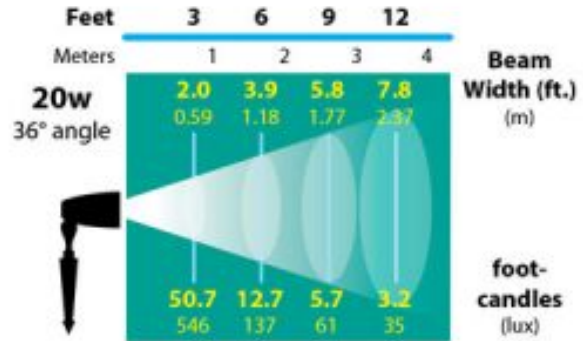

Photometrics

GRAND LIGHT
Lighting & Design Since 1929

104 Day St. Seymour, CT 06483
PH: 1-800-922-1469 Fax: 203-785-1184
Web: GrandLight.com

Bullet 2" Incandescent Copper 12v Directional Spot Landscape Light