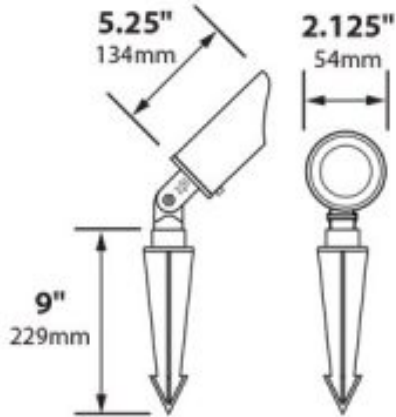

### Product Description

CONSTRUCTION: Copper bullet and cast brass adjustable swivel with 240° rotation

LENS: High impact clear tempered convex glass

O-RING: High temperature red silicone

LAMP SUPPLIED: 20w MR16 FL 5000 hours average rating (35w max copper 50w max aluminum)

SOCKET: High temperature ceramic GU5.3 bi-pin with 250°C silicone lead wires

WIRING: Black 3 foot 18/2 zip cord from base of fixture

MOUNTING: Black 9" ABS stake threaded 1/2" NPS

**GRAND LIGHT**  
*Lighting & Design Since 1929*

## Line Drawing