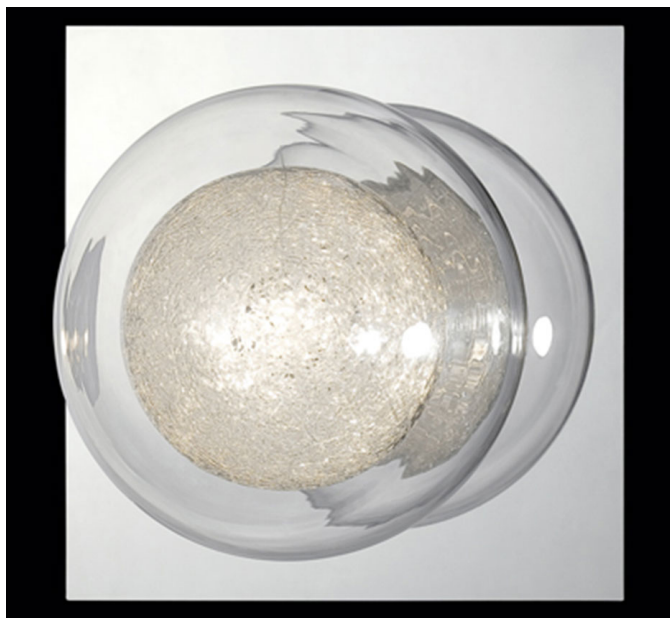

Cambria 4.75" W Small Contemporary Wall Sconce

Finish Options

Chrome

Glass Options

Confetti & Clear

Product Description

Confetti and clear double glass spheres mounted on a mirrored

frame. Length: 4.75"

Width: 4.75"

Max Extension: 4.75"

Est. Weight: 2.04 lbs

GRAND LIGHT

Lighting & Design Since 1929

104 Day St. Seymour, CT 06483
PH: 1-800-922-1469 Fax: 203-785-1184
Web: GrandLight.com

Cambria 4.75" W Small Contemporary Wall Sconce

Cambria 4.75" W Small Contemporary Wall Sconce
#188296 - Chrome/Confetti & Clear