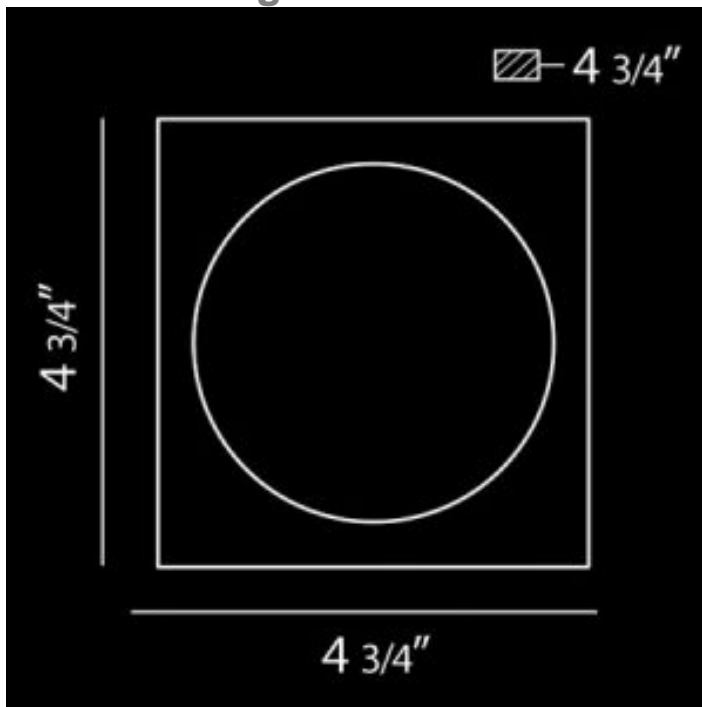

Cambria 4.75" W Small Contemporary Wall Sconce

Finish Options

Chrome

Glass Options

Confetti & Clear

Product Description

Confetti and clear double glass spheres mounted on a mirrored

frame. Length: 4.75"

Width: 4.75"

Max Extension: 4.75"

Est. Weight: 2.04 lbs

GRAND LIGHT

Lighting & Design Since 1929

104 Day St. Seymour, CT 06483
PH: 1-800-922-1469 Fax: 203-785-1184
Web: GrandLight.com

Cambria 4.75" W Small Contemporary Wall Sconce

#188296 - Chrome/Confetti & Clear

Cambria 4.75" W Small Contemporary Wall Sconce

Line Drawing

GRAND LIGHT
Lighting & Design Since 1929

104 Day St. Seymour, CT 06483
PH: 1-800-922-1469 Fax: 203-785-1184
Web: GrandLight.com