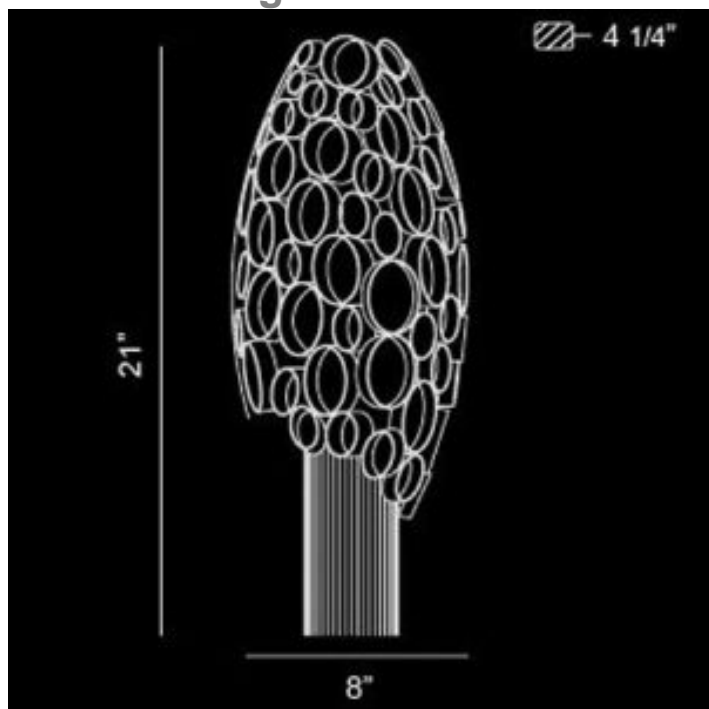

Cameo 8" W Small Contemporary Wall Sconce

Finish Options

Nickel

Product Description

The machined honeycomb is the perfect shelter for the chain metal. Incredible detail and craftsmanship allow this collection to be the highlight of any design. Length: 8"

Height: 21"

Max Extension: 4.25"

Est. Weight: 5.59 lbs

GRAND LIGHT
Lighting & Design Since 1929

104 Day St. Seymour, CT 06483
PH: 1-800-922-1469 Fax: 203-785-1184
Web: GrandLight.com

Cameo 8" W Small Contemporary Wall Sconce
#188307 - Nickel

Cameo 8" W Small Contemporary Wall Sconce

Line Drawing

GRAND LIGHT
Lighting & Design Since 1929

104 Day St. Seymour, CT 06483
PH: 1-800-922-1469 Fax: 203-785-1184
Web: GrandLight.com

Cameo 8" W Small Contemporary Wall Sconce
#188307 - Nickel