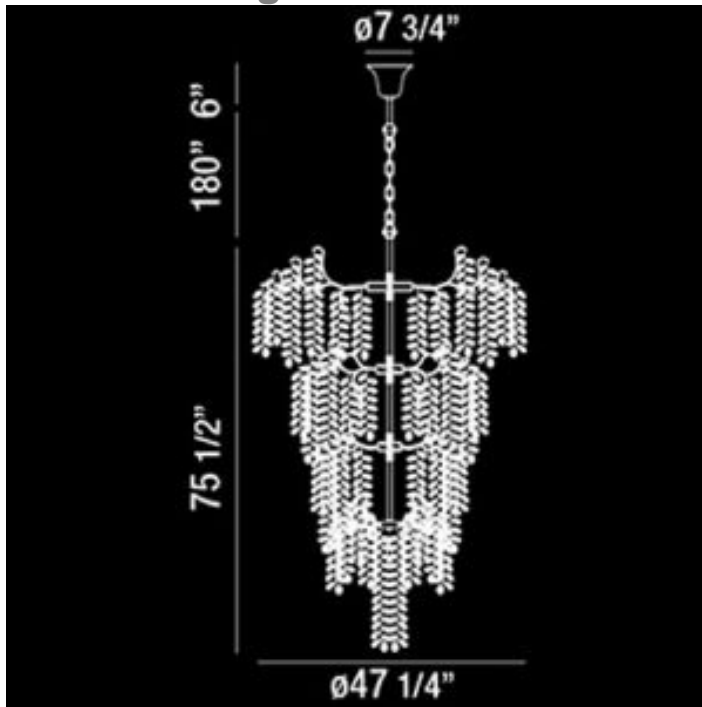

Campobasso 33 Light Extra Large Transitional Chandelier

Finish Options

Gold

Product Description

Intricate gold metal wire frame adorned by delicately hand strung glass wafers. Diameter: 47.25"

Height: 75.5"

Chain Length: 180"

Est. Weight: 266.64 lbs

GRAND LIGHT

Lighting & Design Since 1929

104 Day St. Seymour, CT 06483
PH: 1-800-922-1469 Fax: 203-785-1184
Web: GrandLight.com

Campobasso 33 Light Extra Large Transitional Chandelier

#188275- - Gold

Campobasso 33 Light Extra Large Transitional Chandelier

Line Drawing

GRAND LIGHT
Lighting & Design Since 1929

104 Day St. Seymour, CT 06483
PH: 1-800-922-1469 Fax: 203-785-1184
Web: GrandLight.com