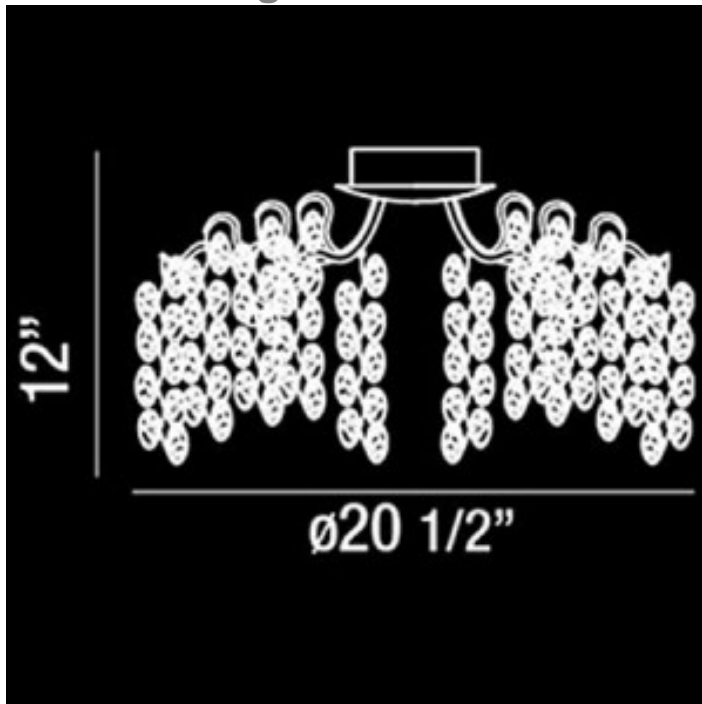

Campobasso 20.5" Dia Large Contemporary Flush Mount Ceiling Light

Finish Options

Gold

Product Description

Intricate gold metal wire frame adorned by delicately hand strung glass wafers. Diameter: 20.5"

Height: 12"

Est. Weight: 15.84 lbs

Lamping: (5) 40W G9 (Bulbs Included)

GRAND LIGHT
Lighting & Design Since 1929

104 Day St. Seymour, CT 06483
PH: 1-800-922-1469 Fax: 203-785-1184
Web: GrandLight.com

Campobasso 20.5" Dia Large Contemporary Flush Mount Ceiling Light

#188343 - Gold

Campobasso 20.5" Dia Large Contemporary Flush Mount Ceiling Light

Line Drawing

GRAND LIGHT
Lighting & Design Since 1929

104 Day St. Seymour, CT 06483
PH: 1-800-922-1469 Fax: 203-785-1184
Web: GrandLight.com