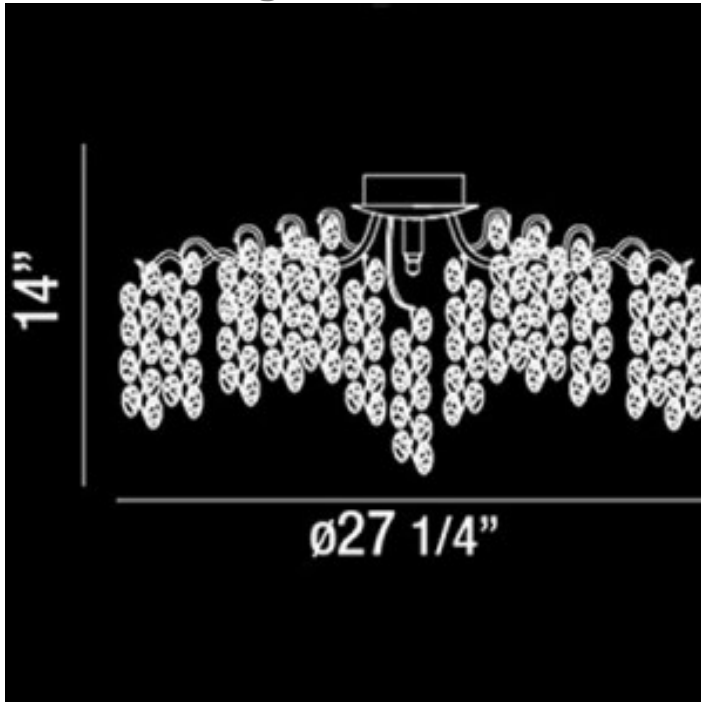

Campobasso 27.25" Dia Extra Large Contemporary Flush Mount Ceiling Light

Finish Options

Gold

Shade

Clear and Amber

Product Description

Intricate gold metal wire frame adorned by delicately hand strung glass wafers. Diameter: 27.25"

Height: 14"

Est. Weight: 25.96 lbs

GRAND LIGHT
Lighting & Design Since 1929

104 Day St. Seymour, CT 06483
PH: 1-800-922-1469 Fax: 203-785-1184
Web: GrandLight.com

Campobasso 27.25" Dia Extra Large Contemporary Flush Mount
Ceiling Light

#188273 - Gold/Clear and Amber

Campobasso 27.25" Dia Extra Large Contemporary Flush Mount Ceiling Light

Line Drawing

GRAND LIGHT
Lighting & Design Since 1929

104 Day St. Seymour, CT 06483
PH: 1-800-922-1469 Fax: 203-785-1184
Web: GrandLight.com

Campobasso 27.25" Dia Extra Large Contemporary Flush Mount
Ceiling Light

#188273 - Gold/Clear and Amber