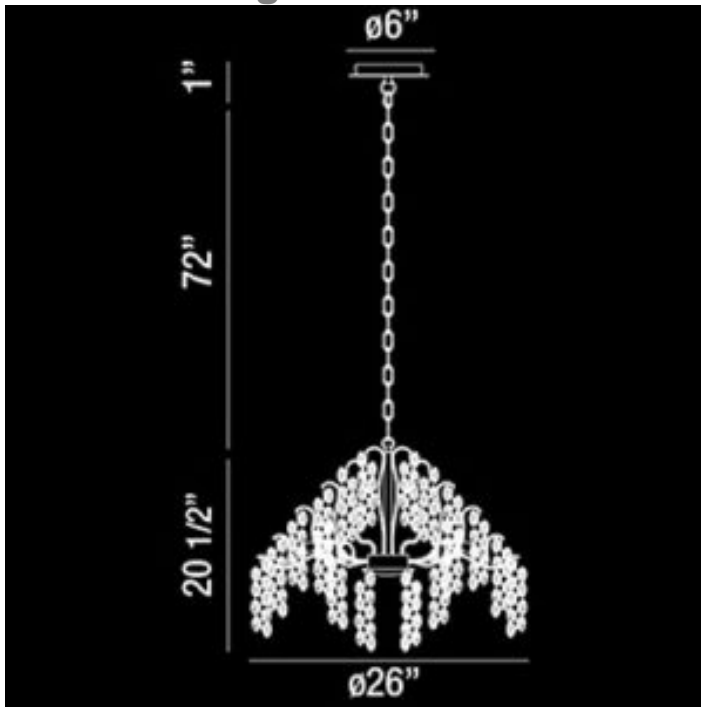

Campobasso 8 Light Large Transitional Chandelier

Finish Options

Gold

Product Description

Intricate gold metal wire frame adorned by delicately hand strung glass wafers. Diameter: 26"

Height: 20.5"

Chain Length: 72"

Est. Weight: 33 lbs

GRAND LIGHT
Lighting & Design Since 1929

104 Day St. Seymour, CT 06483
PH: 1-800-922-1469 Fax: 203-785-1184
Web: GrandLight.com

Campobasso 8 Light Large Transitional Chandelier
#188274 - Gold

Campobasso 8 Light Large Transitional Chandelier

Line Drawing

GRAND LIGHT
Lighting & Design Since 1929

104 Day St. Seymour, CT 06483
PH: 1-800-922-1469 Fax: 203-785-1184
Web: GrandLight.com

Campobasso 8 Light Large Transitional Chandelier
#188274 - Gold