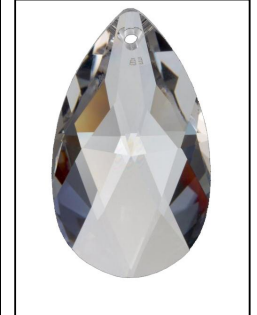

# Canna Collection 20" Dia Large Crystal Flush Mount Ceiling Light

## Finish

Gold

Chrome

## Crystal Cut

Royal Cut

Elegant Cut

Swarovski® Spectra

Swarovski® Strass

## Product Description

Add a touch of class to your home with the Canna Collection. Tapered layers of spear point crystal are accented with bands of emerald cut and baguette crystals. A ring of candelabra bulbs tucked inside bring this look to life. Height: 16 Inches