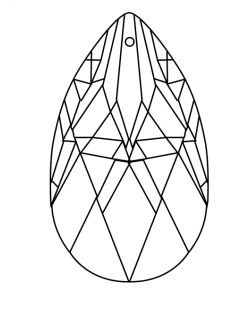

## Crystal Cut

Royal Cut

Elegant Cut

Swarovski® Spectra

Swarovski® Strass

Custom

Height: 19 Inches

Width: 14 Inches

Length: 0 Inches

Chain/Wire Included: 6 ft.

Bulbs: (6) 60 Watt - Candelabra