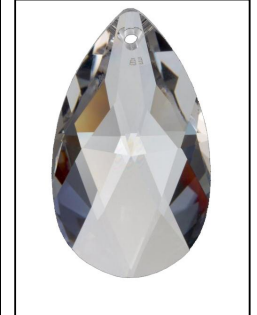

# Canna Collection 12" Dia Small Crystal Flush Mount Ceiling Light

## Finish

Gold

Chrome

## Crystal Cut

Royal Cut

Elegant Cut

Swarovski® Spectra

Swarovski® Strass

## Product Description

Add a touch of class to your home with the Canna Collection. Tapered layers of spear point crystal are accented with bands of emerald cut and baguette crystals. A ring of candelabra bulbs tucked inside bring this look to life. Height: 9 Inches