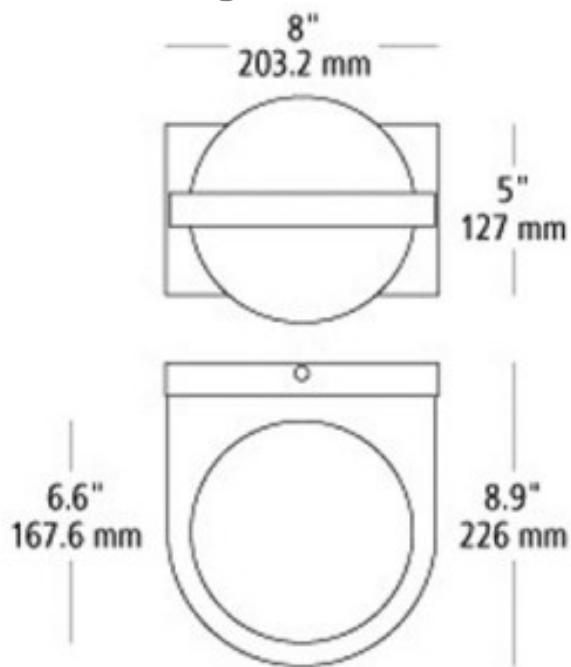

Capture 6.6" Dia Small Contemporary LED Wall Sconce/Flush Mount Ceiling Light

Finish Options

Satin Nickel

White

Product Description

In the Capture ceiling light, a gently diffused orb of LED light is held captive by a band extending from the fixture's sleek, contemporary metal body. Can also be mounted as a wall sconce vertically or horizontally. LED includes 27 watt 1000 lumen 90 CRI 3000K LED module. Dimmable with a low-voltage electronic dimmer. Mounts vertically or horizontally on wall or ceiling.

GRAND LIGHT

Lighting & Design Since 1929

104 Day St. Seymour, CT 06483
PH: 1-800-922-1469 Fax: 203-785-1184
Web: GrandLight.com

Capture 6.6" Dia Small Contemporary LED Wall Sconce/Flush Mount Ceiling Light

#188418 - White

#188417 - Satin Nickel

Capture 6.6" Dia Small Contemporary LED Wall Sconce/Flush Mount Ceiling Light

Line Drawing

GRAND LIGHT
Lighting & Design Since 1929

104 Day St. Seymour, CT 06483
PH: 1-800-922-1469 Fax: 203-785-1184
Web: GrandLight.com

Capture 6.6" Dia Small Contemporary LED Wall Sconce/Flush Mount Ceiling Light

#188418 - White

#188417 - Satin Nickel