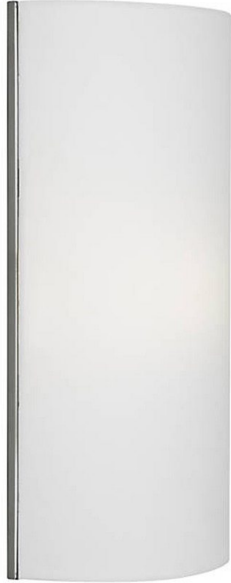

## Cheshire Medium Wall Sconce

### Finish Options

Satin Nickel

Custom

## Product Description

Introduce historic appeal and timeless elegance to your space with the Cheshire Medium Wall Sconce. The vintage lighting we offer is carefully sourced, restored, and rewired in accordance with UL Standards by our knowledgeable Restoration team.

**Dimensions** Height: 14.1"

Diameter: 7.1"

Extension: 3.3"

Lights: (1) 60w Medium Base (Bulbs Not Included)

**Features** Vintage Wall Sconce

One Medium-Based Sockets Rated for 60W

UL Listed for Dry Locations