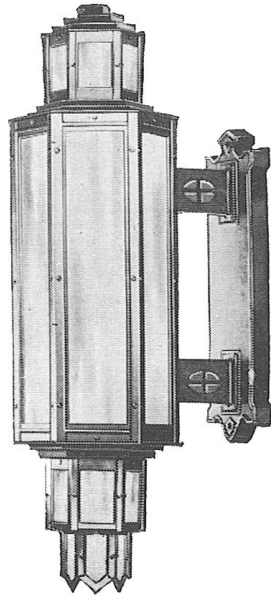

Chester Collection 33" H Transitional Outdoor Wall Light

Finish Options

Black

Swedish Iron Black

Verdi Green

Antique Gold

Statuary Bronze

Antique Bronze Patina

This antique reproduction outdoor light fixture, available in numerous customizable finishes and glass options, is handcrafted in America with the highest quality materials and built to last a lifetime. Please contact us for pricing and further customizable options. Height Overall: 33"
Lantern Size: 9-1/4" x 33"
Back Plate: 5-1/2" x 18"
Wall To Center: 10"
Lamping: (Many Options Available)
Cast Aluminum Construction With a Powder Coat Finish
Proudly Made In The U.S.A.